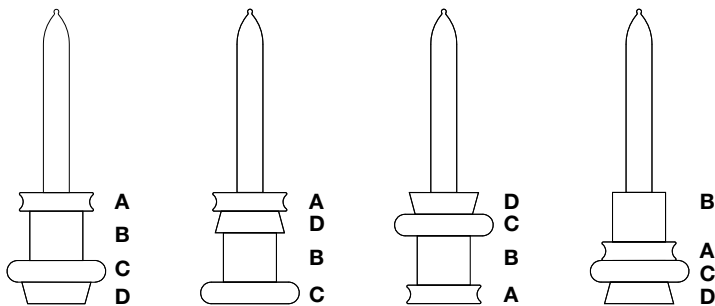

Example of compositions.

Colours

- brick orange (element A)
- blush (element B)
- light green (element C)
- ocher yellow (element D)