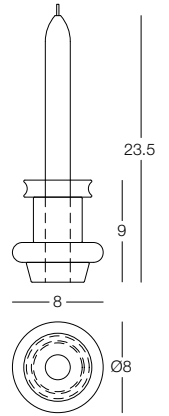

Hopy

Design Alessandro Stabile, 2026

Modular candle holder.

In concrete. Composed of 4 interchangeable elements. Suitable for candles Ø22 mm. Candle included.

Art. nr Candle holder in concrete

AC240	pack of 4		NEW
AC240/1	pack of 1		NEW