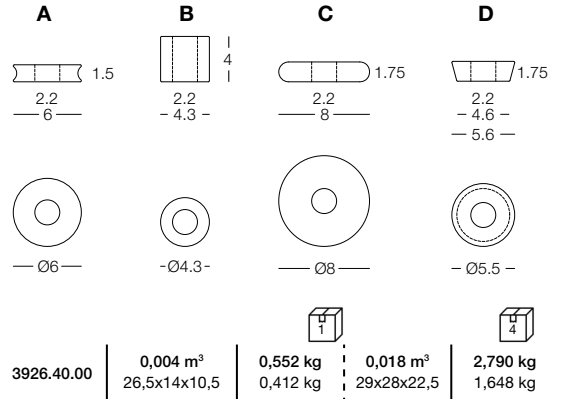

Hopy

Design Alessandro Stabile, 2026

Modular candle holder.

In concrete. Composed of 4 interchangeable elements. Suitable for candles Ø22 mm. Candle included.

Art. nr Candle holder in concrete

AC240	pack of 4		NEW
AC240/1	pack of 1		NEW