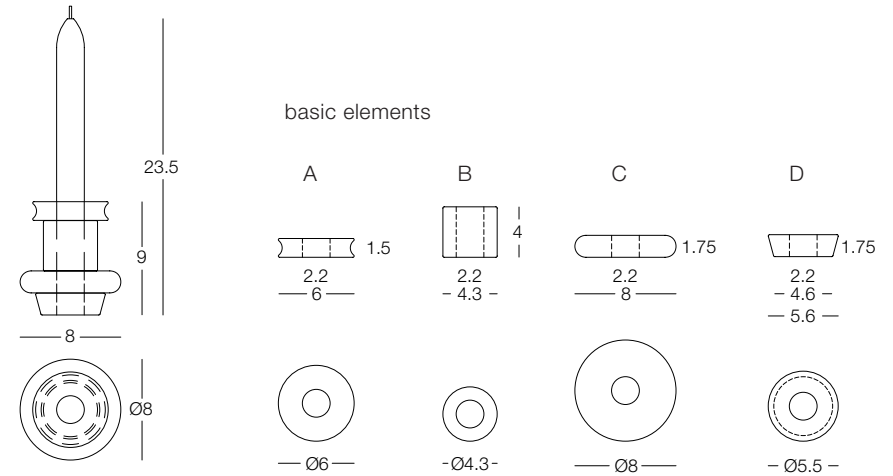

No combination is ever final — it's a playful object that never tires: it comes together, falls apart, comes together again, expressing a unique and essential character each time.

material /

Concrete. Composed of 4 interchangeable elements. Suitable for candles Ø22 mm. Candle included.