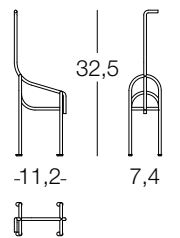

Giraffa, stylised ornament.

In steel tube painted in polyester powder.

9503.00.85	0,0081 m³ 53x19x8	0,419 kg 0,109 kg

Art. nr. Giraffa

FT823 yellow 5307

Colours