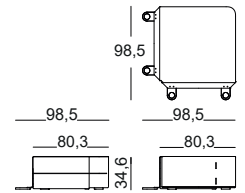

Costume Lounge

Design Stefan Diez, 2024

Side table, suitable for outdoor use.

Corner side table in folded aluminum sheet, powder coated. Can only be positioned in an angular position. Floor connectors are included.