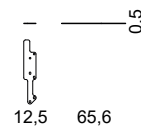

Costume Lounge

Design Stefan Diez, 2024

Linear joint

Set of two metal pieces
To connect ottoman and backrest.

9403.70.00

0,014 m³
40,9x7,8x1

1,61 kg
1,61 kg