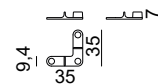

Art. nr.	Connectors
SD5354	dark brown

Ground corner connectors.

Polyurethane piece.
To connect corner compositions.

9403.70.00

0,008 m³
12x12x57

1,00 kg
0,50 kg

Art. nr.	Connectors
SD5356	dark brown

Metal	Polyurethane
black	black