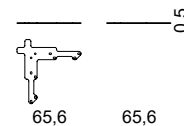

0,014 m³
40,9x7,8x1

1,61 kg
1,61 kg

Art. nr.	Connectors
SD5350	black

Corner joint.

Metal piece.
To connect ottoman and backrest with arm.

9403.70.00

0,014 m³
40,9x7,8x1

1,61 kg
1,61 kg