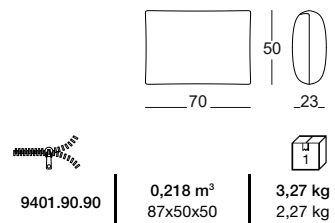

Back support cushion 70x50cm.

In removable fabric. Version for outdoor use also available.

Art. nr.	Upholstery
SD5300	fabric cat.1
SD5301	fabric cat.2
SD5302	fabric cat.3
SD5305	fabric cat.4

Fabric cat. 1	Fabric cat. 2	Fabric cat. 3	Fabric cat. 4
Limonta Java	Limonta Volpe	Kvadrat Recheck	Rubelli Vines
Torri Lana Contichi	Torri Lana Rico	Kvadrat Melange Nap	Rubelli Cork
Fidivi One	Torri Lana Ombra	Kvadrat Hero	
	Torri Lana Dato	Kvadrat Unifrom Mélange