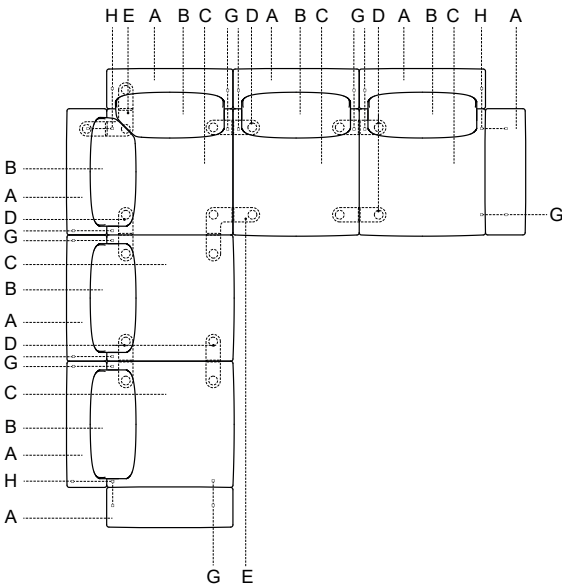

Composition 3

- A: Backrest/ Armrest for ottoman- SD5620-n°8
- B: Back support cushion-SD5300-n°4
- C: Ottoman/seat- SD5600-n°5
- D: Ground linear connectors- SD5354-n°6
- E: Ground corner connectors- SD5356-n°2