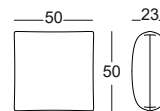

Costume Lounge

Design Stefan Diez, 2024

Cushion 50x50cm.

In removable fabric.

Version for outdoor use also available.

9401.90.90

0,061 m³
55x55x20

2,33 kg
1,83 kg

Art. nr.	Upholstery

SD5290	fabric cat.1

SD5291	fabric cat.2

SD5292	fabric cat.3

SD5295	fabric cat.4