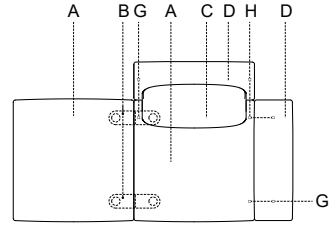

black 5130

white 5110

Composition 1

- A: Ottoman- SD5600-n°3
- E: Corner side table- TV5105-n°1
- B: Backrest/ Armrest for ottoman- SD5620-n°2
- C: Back support cushion- SD5300-n°2
- D: Ground linear connectors- SD5354-n°2