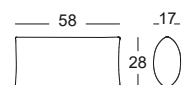

Cushion 58x17cm.

In removable fabric.

Version for outdoor use also available.

9401.90.90

0,036 m³
60x30x20

1,16 kg
0,66 kg

Art. nr.	Upholstery

SD5270	fabric cat.1

SD5271	fabric cat.2

SD5272	fabric cat.3

SD5275	fabric cat.4

Fidivi One	Torri Lana Ombra	Kvadrat Hero	

	Torri Lana Dato	Kvadrat Unifrom Mélange