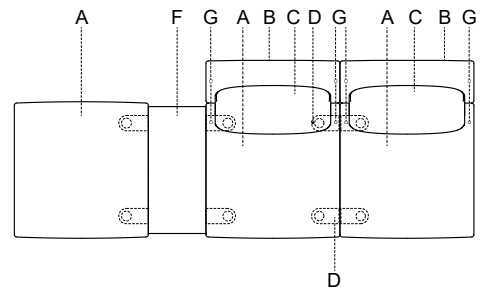

Composition 4

- A: Ottoman/ seat- SD5600-n°3
- F: Side table rectangular- TV5115-n°1
- B: Backrest/ Armrest for ottoman- SD5620-n°2
- C: Back support cushion- SD5300-n°2
- D: Ground linear connectors- SD5354-n°2