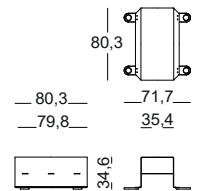

Side table, suitable for outdoor use.

Rectangular side table in folded aluminum sheet, powder coated. Can only be placed between two modules. Floor connectors are included.