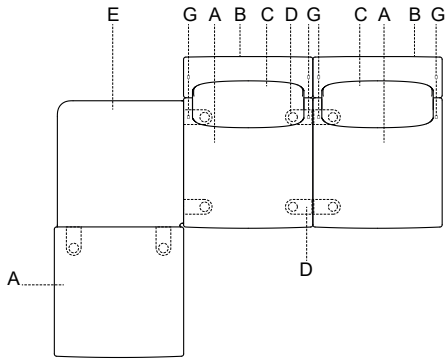

Composition 1

- A: Ottoman- SD5600-n°3
- E: Corner side table- TV5105-n°1
- B: Backrest/ Armrest for ottoman- SD5620-n°2
- C: Back support cushion- SD5300-n°2
- D: Ground linear connectors- SD5354-n°2