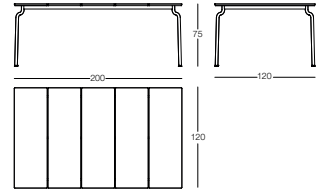

South

Design Konstantin Grcic, 2023

Table 200x120 cm, suitable for outdoor.

Frame in steel tube, cathoretically treated and painted in polyester powder. Top in teak. Adjustable and pivoting feet. Suitable for outdoor use.

4 **PACKAGE**

Art. nr.	Frame in steel tube	Top
TV1300	colours	teak

Frame in steel tube

 bordeaux 5280

 night blue 5282

Top

 teak 7500W

Top thickness

teak: 20 mm