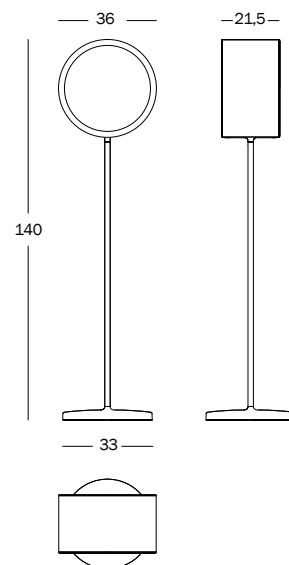

Table lamp.

Base in painted die-cast aluminium. Stemp in painted steel tube.
Light source included: 252 Mid Power Led 3000K
CRI90 1200 Lm power 9W.
Touch switch with dimmer function.
Power supply included.
Cable length: 2m.

9405.20.99 | 0,028 m³ | 0,80 kg

Art. nr

LI20

Floor lamp S, (H. 111cm).

Base in painted die-cast aluminium. Stemp in painted steel tube.
Light source included: 252 Mid Power Led 3000K
CRI90 1200 Lm power 9W.
Touch switch with dimmer function.
Power supply included.
Cable length: 2m.

Floor lamp M, (H. 140cm).

Base in painted die-cast aluminium. Stemp in painted steel tube.

Light source included: 1406 Mid Power Led 3000K

CRI90 5000 Lm potenza 30W.

Touch switch with dimmer function.

Power supply included.

Cable length: 2m.

9405.20.99 | 0,233 m³ | 7,10 kg

Art. nr

LI30

Floor lamp L, (H. 170cm).

Base in painted die-cast aluminium. Stemp in painted steel tube.

Light source included: 1406 Mid Power Led 3000K

CRI90 5000 Lm potenza 30W