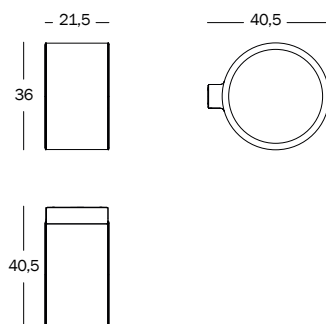

Cable length: 2m.

9405.20.99 | 0,233 m³ | 7,10 kg

Art. nr

LI30

Floor lamp L, (H. 170cm).

Base in painted die-cast aluminium. Stemp in painted steel tube.

Light source included: 1406 Mid Power Led 3000K

CRI90 5000 Lm potenza 30W

Wall and ceiling lamp S.

Light source included: 252 Mid Power Led 3000K
CRI90 1200 Lm power 9W.
Power supply included.

9405.20.99 | 0,023 m³ | 0,52 kg 

Art. nr

LI50

Wall and ceiling lamp L.

Light source included: 1406 Mid Power Led 3000K
CRI90 5000 Lm power 30W
Power supply included.

9405.20.99 | 0,084 m³ | 2,10 kg 

Art. nr

LI55

Lamp

 black 5140