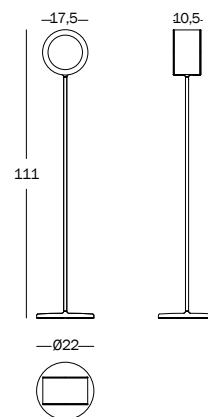

Table lamp.

Base in painted die-cast aluminium. Stemp in painted steel tube.
Light source included: 252 Mid Power Led 3000K
CRI90 1200 Lm power 9W.
Touch switch with dimmer function.
Power supply included.
Cable length: 2m.

9405.20.99 | 0,028 m³ | 0,80 kg

Art. nr

LI20

Floor lamp S, (H. 111cm).

Base in painted die-cast aluminium. Stemp in painted steel tube.
Light source included: 252 Mid Power Led 3000K
CRI90 1200 Lm power 9W.
Touch switch with dimmer function.
Power supply included.
Cable length: 2m.

Floor lamp M, (H. 140cm).

Base in painted die-cast aluminium. Stemp in painted steel tube.

Light source included: 1406 Mid Power Led 3000K

CRI90 5000 Lm potenza 30W.

Touch switch with dimmer function.

Power supply included.

Cable length: 2m.

9405.20.99 | 0,233 m³ | 7,10 kg

Art. nr

LI30

Floor lamp L, (H. 170cm).

Base in painted die-cast aluminium. Stemp in painted steel tube.

Light source included: 1406 Mid Power Led 3000K

CRI90 5000 Lm potenza 30W