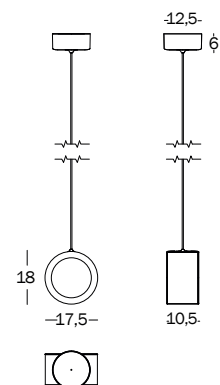

Lost

Design Brogliato Traverso, 2021

Collection of lamps. Made up of table, floor, suspension, wall and ceiling lighting devices. Lamp body in painted ABS. Multi-led diffuser in PMMA (polymethylmethacrylate), especially designed to avoid Multi Shadow effect and dazzle.

Suspension lamp S.

Light source included: 252 Mid Power Led 3000K
CRI90 1200 Lm power 9W.
Power supply included.
Cable length: 4m.

9405.20.99 | 0,023 m³ | 1,79 kg

Art. nr

LI40

Suspension lamp L.

Light source included: 1406 Mid Power Led 3000K
CRI90 5000 Lm power 30W.
Power supply included.
Cable length: 4m.