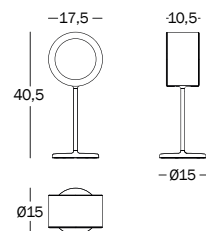

Table lamp.

Base in painted die-cast aluminium. Stemp in painted steel tube.
Light source included: 252 Mid Power Led 3000K
CRI90 1200 Lm power 9W.
Touch switch with dimmer function.
Power supply included.
Cable length: 2m.

9405.20.99 | 0,028 m³ | 0,80 kg

Art. nr

LI20

Floor lamp S, (H. 111cm).

Base in painted die-cast aluminium. Stemp in painted steel tube.
Light source included: 252 Mid Power Led 3000K
CRI90 1200 Lm power 9W.
Touch switch with dimmer function.
Power supply included.
Cable length: 2m.

Floor lamp M, (H. 140cm).

Base in painted die-cast aluminium. Stemp in painted steel tube.

Light source included: 1406 Mid Power Led 3000K

CRI90 5000 Lm potenza 30W.

Touch switch with dimmer function.

Power supply included.

Cable length: 2m.

9405.20.99 | 0,233 m³ | 7,10 kg

Art. nr

LI30

Floor lamp L, (H. 170cm).

Base in painted die-cast aluminium. Stemp in painted steel tube.

Light source included: 1406 Mid Power Led 3000K

CRI90 5000 Lm potenza 30W