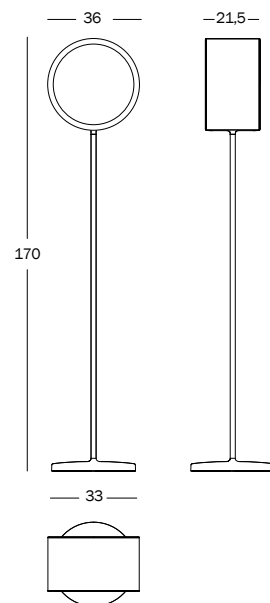

9405.20.99 | 0,028 m³ | 0,80 kg

Art. nr

LI20

Floor lamp S, (H. 111cm).

Base in painted die-cast aluminium. Stemp in painted steel tube.
Light source included: 252 Mid Power Led 3000K
CRI90 1200 Lm power 9W.
Touch switch with dimmer function.
Power supply included.
Cable length: 2m.

Floor lamp M, (H. 140cm).

Base in painted die-cast aluminium. Stemp in painted steel tube.

Light source included: 1406 Mid Power Led 3000K

CRI90 5000 Lm potenza 30W.

Touch switch with dimmer function.

Power supply included.

Cable length: 2m.

9405.20.99 | 0,233 m³ | 7,10 kg

Art. nr

LI30

Floor lamp L, (H. 170cm).

Base in painted die-cast aluminium. Stemp in painted steel tube.

Light source included: 1406 Mid Power Led 3000K

CRI90 5000 Lm potenza 30W

Touch switch with dimmer function.

Power supply included.

Cable length: 2m.

9405.20.99 | 0,285 m³ | 7,30 kg

Art. nr

LI35

Lamp

● black 5140