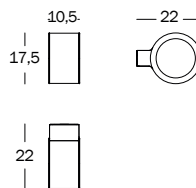

Lost

Design Brogliato Traverso, 2021

Collection of lamps. Made up of table, floor, suspension, wall and ceiling lighting devices. Lamp body in painted ABS. Multi-led diffuser in PMMA (polymethylmethacrylate), especially designed to avoid Multi Shadow effect and dazzle.

Wall and ceiling lamp S.

Light source included: 252 Mid Power Led 3000K
CRI90 1200 Lm power 9W.
Power supply included.

9405.20.99 | 0,023 m³ | 0,52 kg

Art. nr

LI50