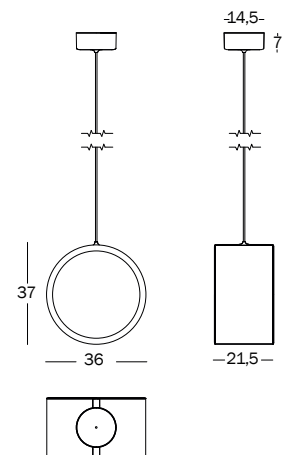

Cable length: 2m.

9405.20.99 | 0,233 m³ | 7,10 kg

Art. nr

LI30

Floor lamp L, (H. 170cm).

Base in painted die-cast aluminium. Stemp in painted steel tube.

Light source included: 1406 Mid Power Led 3000K

CRI90 5000 Lm potenza 30W

Touch switch with dimmer function.

Power supply included.

Cable length: 2m.

9405.20.99 | 0,285 m³ | 7,30 kg

Art. nr

LI35

Lamp

● black 5140

Suspension lamp S.

Light source included: 252 Mid Power Led 3000K
CRI90 1200 Lm power 9W.
Power supply included.
Cable length: 4m.

9405.20.99 | 0,023 m³ | 1,79 kg

Art. nr

LI40

Suspension lamp L.

Light source included: 1406 Mid Power Led 3000K
CRI90 5000 Lm power 30W.
Power supply included.
Cable length: 4m.

9405.20.99 | 0,084 m³ | 2,10 kg 

Art. nr

LI55

Lamp

 black 5140