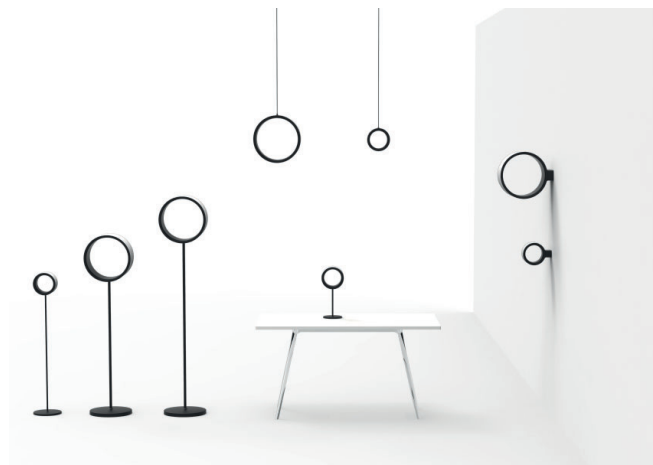

Lost

Design Brogliato Traverso, 2021

Collection of lamps. Made up of table, floor, suspension, wall and ceiling lighting devices. Lamp body in painted ABS. Multi-led diffuser in PMMA (polymethylmethacrylate), especially designed to avoid Multi Shadow effect and dazzle.