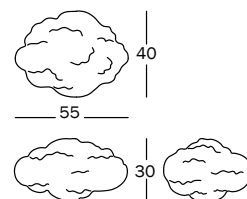

Clouds

Design Benedetta Mori Ubaldini, 2012

Cloud small.

Sculpture in metal mesh painted in epoxy resin. Supplied with hook for ceiling suspension.

7326.20.00 | 0,106 m³ | 2,10 kg

Art. nr.	Sculpture in metal mesh
MT330	white 5110

Cloud medium.

Sculpture in metal mesh painted in epoxy resin. Supplied with hook for ceiling suspension.

7326.20.00 | 0,286 m³ | 4,20 kg

Art. nr.	Sculpture in metal mesh
MT332	white 5110

Cloud large.

Sculpture in metal mesh painted in epoxy resin. Supplied with hook for ceiling suspension.