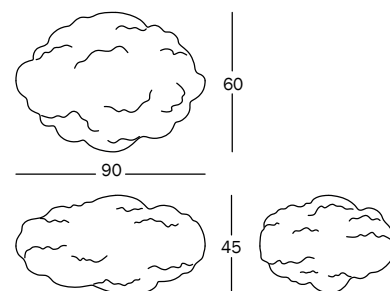

Clouds

Design Benedetta Mori Ubaldini, 2012

Cloud small.

Sculpture in metal mesh painted in epoxy resin. Supplied with hook for ceiling suspension.

7326.20.00 | 0,106 m³ | 2,10 kg

Art. nr.	Sculpture in metal mesh
MT330	white 5110

Cloud medium.

Sculpture in metal mesh painted in epoxy resin. Supplied with hook for ceiling suspension.

7326.20.00 | 0,286 m³ | 4,20 kg

Art. nr.	Sculpture in metal mesh
MT332	white 5110

Cloud large.

Sculpture in metal mesh painted in epoxy resin. Supplied with hook for ceiling suspension.

7326.20.00 | 0,286 m³ | 4,30 kg

Art. nr.	Sculpture in metal mesh
MT334	white 5110

Metal mesh

white 5110