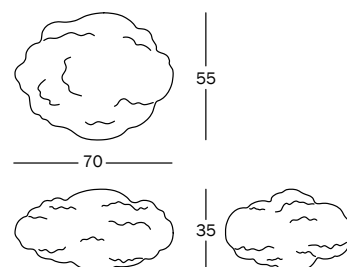

Clouds

Design Benedetta Mori Ubaldini, 2012

Cloud small.

Sculpture in metal mesh painted in epoxy resin. Supplied with hook for ceiling suspension.

7326.20.00 | 0,106 m³ | 2,10 kg

Art. nr.	Sculpture in metal mesh
MT330	white 5110

Cloud medium.

Sculpture in metal mesh painted in epoxy resin. Supplied with hook for ceiling suspension.

7326.20.00 | 0,286 m³ | 4,20 kg

Art. nr.	Sculpture in metal mesh
MT332	white 5110

Cloud large.

Sculpture in metal mesh painted in epoxy resin. Supplied with hook for ceiling suspension.

7326.20.00 | 0,286 m³ | 4,30 kg

Art. nr.	Sculpture in metal mesh
MT334	white 5110

Metal mesh

white 5110