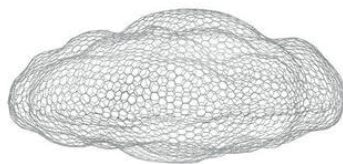

Clouds

Design Benedetta Mori Ubaldini, 2012

Cloud small.

Sculpture in metal mesh painted in epoxy resin. Supplied with hook for ceiling suspension.

7326.20.00 | 0,106 m³ | 2,10 kg

Art. nr.	Sculpture in metal mesh
MT330	white 5110

Cloud medium.

Sculpture in metal mesh painted in epoxy resin. Supplied with hook for ceiling suspension.

7326.20.00 | 0,286 m³ | 4,20 kg

Art. nr.	Sculpture in metal mesh
MT332	white 5110

Cloud large.

Sculpture in metal mesh painted in epoxy resin. Supplied with hook for ceiling suspension.

7326.20.00 | 0,286 m³ | 4,30 kg

Art. nr.	Sculpture in metal mesh
MT334	white 5110

Metal mesh

white 5110