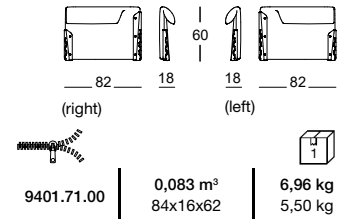

9401.71.00	0,083 m³ 84x16x62	6,96 kg 5,50 kg

Art. nr.	Description	Upholstery	Connectors
SD5310	Right armrest with connectors	fabric cat.1*	colours
SD5311	Right armrest with connectors	fabric cat.2*	colours
SD5312	Right armrest with connectors	fabric cat.3*	colours
SD5320	Left armrest with connectors	fabric cat.1*	colours
SD5321	Left armrest with connectors	fabric cat.2*	colours
SD5322	Left armrest with connectors	fabric cat.3*	colours

Compasso d'Oro 2024

When ordering please note that: "left armrest" means that your left arm is on the left armrest when you are sitting. "right armrest" means that your right arm is on the right armrest when you are sitting.

(*) Note

Stefan Diez and Magis propose different combinations of fabric and connectors; nevertheless, clients have the freedom to create their own combinations.

Test

ANSI BIFMA X5.4-2020
Complies with Lv.2 test according to EN 16139:2013