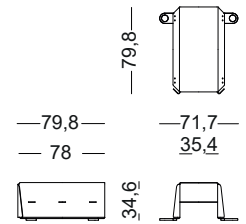

9403.20.80	0,446 m <sup>3</sup>	29,10 kg
	100x92x48,5	22,19 kg

#### Side table 79,8x35,4 cm.

Rectangular side table in folded aluminum sheet, powder coated. Can only be placed between two modules. Floor connectors are included.

*Power supply available on request.*

9403.20.80	0,163m <sup>3</sup>	14,80 kg
	81x51x39,5	11,80 kg