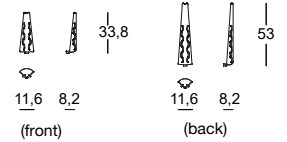

Costume

Design Stefan Diez, 2021

Intermediate connectors for elements with or without arms.

Set of two connectors (1 front and 1 back) in polypropylene.
To connect two elements with or without arm.

9403.70.00	0,008 m³ 12x12x57	0,86 kg 0,36 kg

Art. nr.	Connectors

SD5130	colours

Connectors for ottoman.

Set of two front connectors in polypropylene.
To connect two (or more) ottomans or an ottoman to an element with or without arm.

9403.70.00	0,008 m³ 12x12x57	0,74 kg 0,24 kg

Art. nr.	Connectors

SD5132	colours

Floor connectors.

Set of two connectors in polypropylene.
To connect corner compositions or linear compositions (starting from 4 elements).