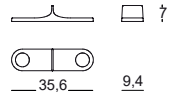

9403.70.00	0,008 m³ 12x12x57	1,00 kg 0,50 kg

Art. nr.	Connectors

SD5134	dark brown

Armrest (left or right) covered, with its respective connectors.

Structure in recycled and recyclable polyethylene.
Cover in fabric, fully removable. Pair of connectors (1 back and 1 front) in polypropylene.