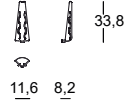

9403.70.00	0,008 m³ 12x12x57	0,74 kg 0,24 kg

Art. nr.	Connectors

SD5132	colours

Floor connectors.

Set of two connectors in polypropylene.
To connect corner compositions or linear compositions (starting from 4 elements).