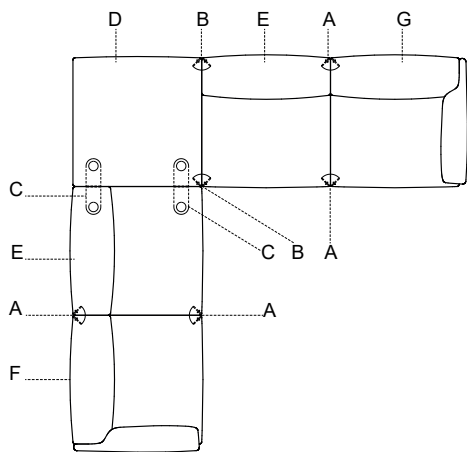

Composition 3

- D: Ottoman- SD5190-n°1
- B: Pair of intermediate connectors- SD5132-n°1
- E: Element without armrest- SD5100-n°2
- A: Pair of intermediate connectors- SD5130-n°2
- G: Element with left armrest- SD5120-n°1
- C: Pair of floor connectors- SD5134-n°1
- F: Element with right armrest- SD5110-n°1