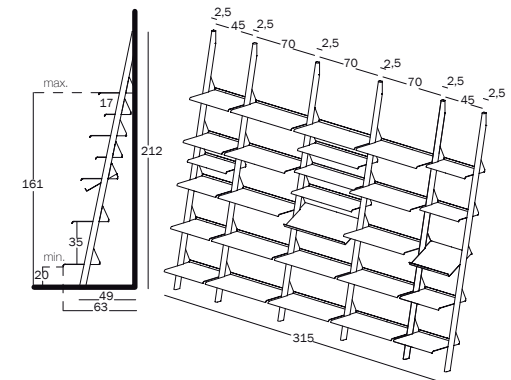

Tyke - The Wild Bunch

design Konstantin Grcic / 2013

Tyke is a modular bookcase from Konstantin Grcic's The Wild Bunch collection. Tyke structure comprises uprights in steel tube painted in polyester powder that lean gently against the wall and support the steel plated shelves, again painted in polyester powder. They come in a range of lengths and depths, and can be attached to the structure at different heights, to suit individual requirements. A bookcase that offers flexible management of dimensions and spaces, adapting perfectly to modern settings.

materials /

uprights in steel tube painted in polyester powder. Shelves in steel plate painted in polyester powder, feet and caps in polypropylene.

Components

Example of composition

colours /

White 5110

Black 5130