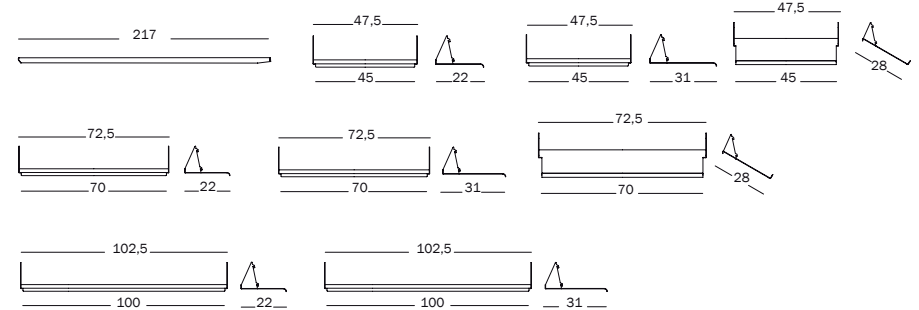

Tyke - The Wild Bunch

design Konstantin Grcic / 2013

Tyke is a modular bookcase from Konstantin Grcic's The Wild Bunch collection. Tyke structure comprises uprights in steel tube painted in polyester powder that lean gently against the wall and support the steel plated shelves, again painted in polyester powder. They come in a range of lengths and depths, and can be attached to the structure at different heights, to suit individual requirements. A bookcase that offers flexible management of dimensions and spaces, adapting perfectly to modern settings.

materials /

uprights in steel tube painted in polyester powder. Shelves in steel plate painted in polyester powder, feet and caps in polypropylene.

Components

Example of composition

colours /

White 5110

Black 5130