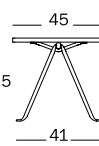

Officina — design Ronan & Erwan Bouroullec, 2015
Ficha Producto

Mesas

Estructura en hierro forjado, galvanizada o tratado anti óxido y barnizado poliéster. Tableros en chapa electro-galvanizada y barnizada poliéster, en nogal americano o en mármol de Carrara. Disponibles versión para el exterior.

La marca Magis se estampa en todos los productos de la colección y garantiza su originalidad.

Frame: Galvanized
Top: Painted Black
Ø42 x H56

Frame: Galvanized
Top: Carrara Marble
Ø42 x H56

Frame: Anthracite Grey 5142
Top: Painted Black
Ø42 x H56

Frame: Anthracite Grey 5142
Top: Carrara Marble
Ø42 x H56

Frame: Anthracite Grey 5142
Top: American Walnut
Ø42 x H56