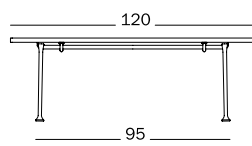

Officina — design Ronan & Erwan Bouroullec, 2015
Ficha Producto

Mesas

Estructura en hierro forjado, galvanizada o tratado anti óxido y barnizado poliéster. Tableros en chapa electro-galvanizada y barnizada poliéster, en nogal americano o en mármol de Carrara. Disponibles versión para el exterior.

La marca Magis se estampa en todos los productos de la colección y garantiza su originalidad.

Frame: Galvanized
Top: Painted Black
Ø42 x H56

Frame: Galvanized
Top: Carrara Marble
Ø42 x H56

Frame: Anthracite Grey 5142
Top: Painted Black
Ø42 x H56

Frame: Anthracite Grey 5142
Top: Carrara Marble
Ø42 x H56

Frame: Anthracite Grey 5142
Top: American Walnut
Ø42 x H56