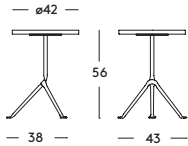

Officina — design Ronan & Erwan Bouroullec, 2015
Ficha Producto

Mesas

Estructura en hierro forjado, galvanizada o tratado anti óxido y barnizado poliéster. Tableros en chapa electro-galvanizada y barnizada poliéster, en nogal americano o en mármol de Carrara. Disponibles versión para el exterior.

La marca Magis se estampa en todos los productos de la colección y garantiza su originalidad.

Frame: Galvanized
Top: Painted Black
Ø42 x H56

Frame: Galvanized
Top: Carrara Marble
Ø42 x H56

Frame: Anthracite Grey 5142
Top: Painted Black
Ø42 x H56

Frame: Anthracite Grey 5142
Top: Carrara Marble
Ø42 x H56

Frame: Anthracite Grey 5142
Top: American Walnut
Ø42 x H56