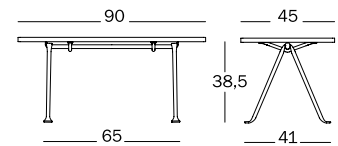

Officina — design Ronan & Erwan Bouroullec, 2015
Ficha Producto

Mesas

Estructura en hierro forjado, galvanizada o tratado anti óxido y barnizado poliéster. Tableros en chapa electro-galvanizada y barnizada poliéster, en nogal americano o en mármol de Carrara. Disponibles versión para el exterior.

La marca Magis se estampa en todos los productos de la colección y garantiza su originalidad.

Frame: Galvanized
Top: Painted Black
Ø42 x H56

Frame: Galvanized
Top: Carrara Marble
Ø42 x H56

Frame: Anthracite Grey 5142
Top: Painted Black
Ø42 x H56

Frame: Anthracite Grey 5142
Top: Carrara Marble
Ø42 x H56

Frame: Anthracite Grey 5142
Top: American Walnut
Ø42 x H56