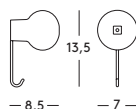

Matt colour
Coat hanger: Green
1360 C

Matt colour
Coat hanger: Light
Yellow 1385 C

Matt colour
Coat hanger: Grey
1405 C

Matt colour
Coat hanger: Sky Blue
1635 C

Matt colour
Coat hanger: Orange
1660 C

Matt colour
Coat hanger: White
1700 C