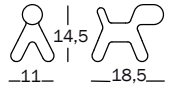

## Puppy XS

Design Eero Aarnio, 2019

**Abstract plastic dog extra small, suitable for outdoor use.**

In polypropylene.