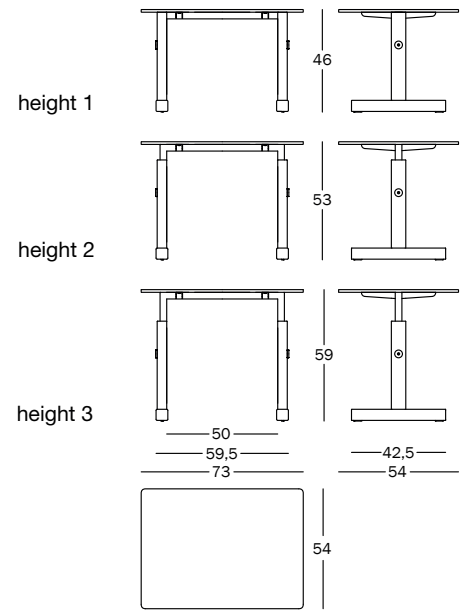

Little Big

Design Big-Game, 2018

Low table adjustable in height.

Legs in solid ash, natural. Frame in steel painted in polyester powder. Desk top in HPL.

9403.10.51 | 0,161m³ | 15,42 kg

Art. nr.	Legs in solid ash	Top in HPL
MT680	natural 7018	white 8500

Legs in solid ash

natural 7018

Top in HPL

white 8500

Top thickness

HPL: 12 mm