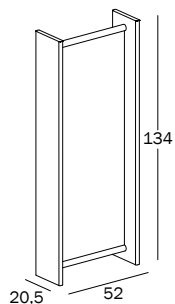

### Concave mirror.

Frame in solid ash, natural. Reflective sheet in polymethylmethacrylate (PMMA), back-silvered.

7009.92.00 | 0,186m<sup>3</sup> | 14,06 kg

Art. nr.	Frame in solid ash	Mirror
MT690	natural 7018	concave

### Convex mirror.

Frame in solid ash, natural. Reflective sheet in polymethylmethacrylate (PMMA), back-silvered.

7009.92.00 | 0,186m<sup>3</sup> | 14,06 kg

Art. nr.	Frame in solid ash	Mirror
MT691	natural 7018	convex

### Flat mirror.

Frame in solid ash, natural. Reflective sheet in polymethylmethacrylate (PMMA), back-silvered.

7009.92.00 | 0,186m<sup>3</sup> | 14,06 kg

Art. nr.	Frame in solid ash	Mirror
MT692	natural 7018	flat