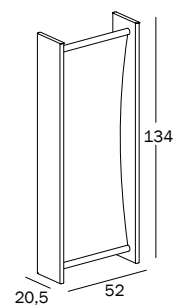

### Concave mirror.

Frame in solid ash, natural. Reflective sheet in polymethylmethacrylate (PMMA), back-silvered.

7009.92.00 | 0,186m<sup>3</sup> | 14,06 kg

Art. nr.	Frame in solid ash	Mirror
MT690	natural 7018	concave

### Convex mirror.

Frame in solid ash, natural. Reflective sheet in polymethylmethacrylate (PMMA), back-silvered.

7009.92.00 | 0,186m<sup>3</sup> | 14,06 kg

Art. nr.	Frame in solid ash	Mirror
MT691	natural 7018	convex

### Flat mirror.

Frame in solid ash, natural. Reflective sheet in polymethylmethacrylate (PMMA), back-silvered.

7009.92.00 | 0,186m<sup>3</sup> | 14,06 kg

Art. nr.	Frame in solid ash	Mirror
MT692	natural 7018	flat