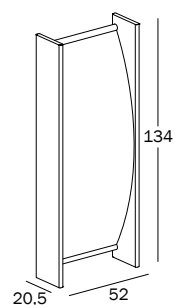

### Concave mirror.

Frame in solid ash, natural. Reflective sheet in polymethylmethacrylate (PMMA), back-silvered.

7009.92.00 | 0,186m<sup>3</sup> | 14,06 kg

Art. nr.	Frame in solid ash	Mirror
MT690	natural 7018	concave

### Convex mirror.

Frame in solid ash, natural. Reflective sheet in polymethylmethacrylate (PMMA), back-silvered.

7009.92.00 | 0,186m<sup>3</sup> | 14,06 kg

Art. nr.	Frame in solid ash	Mirror
MT691	natural 7018	convex

### Flat mirror.

Frame in solid ash, natural. Reflective sheet in polymethylmethacrylate (PMMA), back-silvered.

7009.92.00 | 0,186m<sup>3</sup> | 14,06 kg

Art. nr.	Frame in solid ash	Mirror
MT692	natural 7018	flat