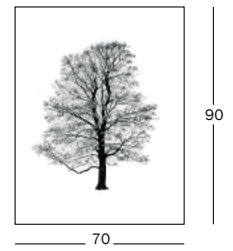

Tree

Design Blaise Drummond, 2018

Set of art serigraphies printed on Fabriano Rosaspina 285 gr. paper, 60% cotton 40% high quality cellulose.

Spring.

Packaged in cardboard tube 
9702.00.00 | 0,018 m³ | 0,92 kg