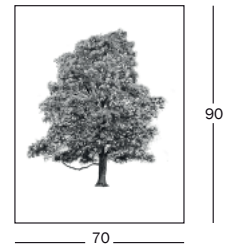

Tree

Design Blaise Drummond, 2018

Set of art serigraphies printed on Fabriano Rosaspina 285 gr. paper, 60% cotton 40% high quality cellulose.

Spring.

Packaged in cardboard tube 
9702.00.00 | 0,018 m³ | 0,92 kg

Art. nr.

TREE10

Summer.

Packaged in cardboard tube 
9702.00.00 | 0,018 m³ | 0,92 kg

Art. nr.

TREE11

Autumn.

Packaged in cardboard tube 
9702.00.00 | 0,018 m³ | 0,92 kg