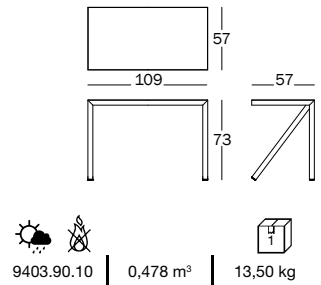

Bureaurama

Design Jerszy Seymour, 2017

High table, suitable for outdoor use.

In aluminium painted in polyester powder.

Art. nr.	Table in aluminium
TV2770	black (splattered white)

Table, suitable for outdoor use.

In aluminium painted in polyester powder.

Art. nr.	Table in aluminium
TV2774	black (splattered white)

High table, suitable for outdoor use.

In aluminium painted in polyester powder.

Art. nr.	Table in aluminium
TV2780	black (splattered white)

Examples of composition for tables with a height of 102.5cm (TV2770, TV2780).

Composition A:
n°6 TV2770+ n°8 TV2780

Composition B:
n°8 TV2780

Table in aluminium