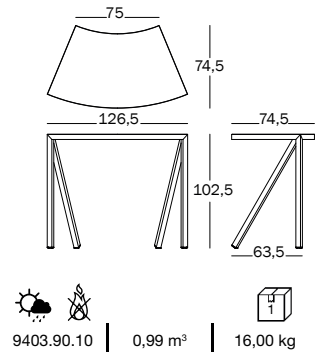

Bureaurama

Design Jerszy Seymour, 2017

High table, suitable for outdoor use.

In aluminium painted in polyester powder.

Art. nr.	Table in aluminium
TV2770	black (splattered white)

Table, suitable for outdoor use.

In aluminium painted in polyester powder.

Art. nr.	Table in aluminium
TV2774	black (splattered white)

High table, suitable for outdoor use.

In aluminium painted in polyester powder.

Art. nr.	Table in aluminium
TV2780	black (splattered white)

Examples of composition for tables with a height of 102.5cm (TV2770, TV2780).

Composition A:
n°6 TV2770+ n°8 TV2780

Composition B:
n°8 TV2780

Table in aluminium