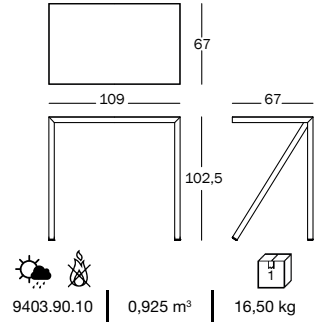

Bureaurama

Design Jerszy Seymour, 2017

High table, suitable for outdoor use.

In aluminium painted in polyester powder.

Art. nr.	Table in aluminium
TV2770	black (splattered white)

Table, suitable for outdoor use.

In aluminium painted in polyester powder.

Art. nr.	Table in aluminium
TV2774	black (splattered white)

High table, suitable for outdoor use.

In aluminium painted in polyester powder.

Art. nr.	Table in aluminium
TV2780	black (splattered white)

Examples of composition for tables with a height of 102.5cm (TV2770, TV2780).

Composition A:
n°6 TV2770+ n°8 TV2780

Composition B:
n°8 TV2780

Table in aluminium