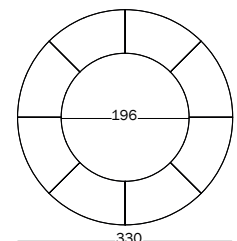

In aluminium painted in polyester powder.

Art. nr.	Table in aluminium
TV2774	black (splattered white)

High table, suitable for outdoor use.

In aluminium painted in polyester powder.

Art. nr.	Table in aluminium
TV2780	black (splattered white)

Examples of composition for tables with a height of 102.5cm (TV2770, TV2780).

Composition A:
n°6 TV2770+ n°8 TV2780

Composition B:
n°8 TV2780

Table in aluminium