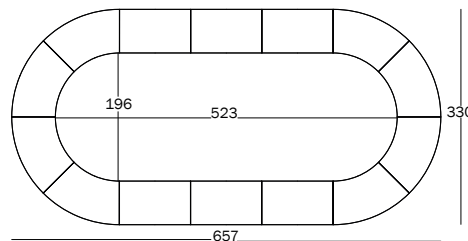

In aluminium painted in polyester powder.

Art. nr.	Table in aluminium
TV2774	black (splattered white)

High table, suitable for outdoor use.

In aluminium painted in polyester powder.

Art. nr.	Table in aluminium
TV2780	black (splattered white)

Examples of composition for tables with a height of 102.5cm (TV2770, TV2780).

Composition A:
n°6 TV2770+ n°8 TV2780

Composition B:
n°8 TV2780

Table in aluminium