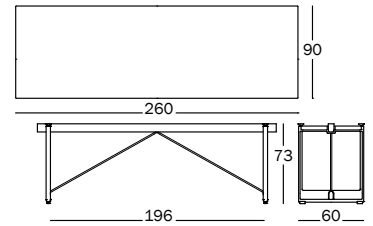

Brut

Design Konstantin Grcic, 2017

Table 260x90 cm.

Frame in cast iron painted in polyester powder. Joining element in oak natural. Various tops available.

Art. nr.	Frame in cast iron	Top
TV2500 TV2503	colours	tempered clear glass
TV2500 TV2504	colours	tempered smoked glass
TV2500 TV2505	colours	veneered oak
TV2500 TV2507 (*)	colours	steel sheet black (260x85)

Table 200x90 cm.

Frame in cast iron painted in polyester powder. Joining element in oak natural. Various tops available.

Art. nr.	Frame in cast iron	Top
TV2480 TV2483	colours	tempered clear glass
TV2480 TV2484	colours	tempered smoked glass
TV2480 TV2485	colours	veneered oak
TV2480 TV2487 (*)	colours	steel sheet black (205x85)