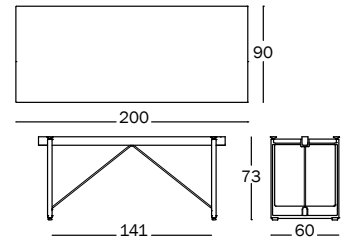

Brut

Design Konstantin Grcic, 2017

Table 260x90 cm.

Frame in cast iron painted in polyester powder. Joining element in oak natural. Various tops available.

Art. nr.	Frame in cast iron	Top
TV2500 TV2503	colours	tempered clear glass
TV2500 TV2504	colours	tempered smoked glass
TV2500 TV2505	colours	veneered oak
TV2500 TV2507 (*)	colours	steel sheet black (260x85)

Table 200x90 cm.

Frame in cast iron painted in polyester powder. Joining element in oak natural. Various tops available.

Art. nr.	Frame in cast iron	Top
TV2480 TV2483	colours	tempered clear glass
TV2480 TV2484	colours	tempered smoked glass
TV2480 TV2485	colours	veneered oak
TV2480 TV2487 (*)	colours	steel sheet black (205x85)

tempered smoked glass

Top thickness

steel sheet: 17mm

veneered oak: 30 mm

tempered clear glass: 12 mm

tempered smoked glass: 12 mm