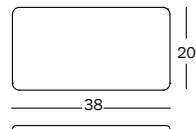

Sequoia Cushion

Design Anderssen & Voll, 2017

Seat cushion.

In expanded polyurethane, covered in fabric.

9404.90.90 | 0,015 m³ | 0,86 kg

Art. nr.	Seat cover

SD2046	fabric

Fabric

Kvadrat Divina MD 193 / black
Kvadrat Divina MD 713 / grey
Kvadrat Divina MD 613 / pink
Kvadrat Divina MD 783 / dark blue
Kvadrat Divina 3 106 / white
Kvadrat Divina 3 552 / orange
Kvadrat Divina 3 984 / green
Kvadrat Divina 3 393 / dark brown
Kvadrat Divina 3 191 / black