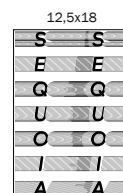

Sequoia

Design Anderssen & Voll, 2017

High bar stool.

In steel painted in polyester powder.
Seat cushion available (p.103).

9401.79.00 | 0,157 m³ | 13,30 kg

Art. nr. Stool in steel

SD2041 colours

Medium bar stool.

In steel painted in polyester powder.
Seat cushion available (p.103).

9401.79.00 | 0,137 m³ | 12,50 kg

Art. nr. Stool in steel

SD2043 colours

Set of 2 stickers.

— | 0,002 m³ | 0,09 kg

Art. nr.

SD2044