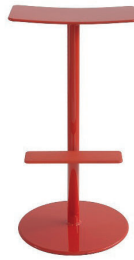

Sequoia

Design Anderssen & Voll, 2017

High bar stool.

In steel painted in polyester powder.
Seat cushion available (p.103).

9401.79.00 | 0,157 m³ | 13,30 kg

Art. nr. Stool in steel

SD2041 colours

Medium bar stool.

In steel painted in polyester powder.
Seat cushion available (p.103).

9401.79.00 | 0,137 m³ | 12,50 kg

Art. nr. Stool in steel

SD2043 colours

Set of 2 stickers.

— | 0,002 m³ | 0,09 kg

Art. nr.

SD2044