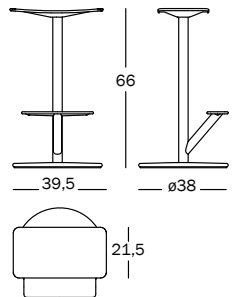

Sequoia

Design Anderssen & Voll, 2017

High bar stool.

In steel painted in polyester powder.
Seat cushion available (p.103).

9401.79.00 | 0,157 m³ | 13,30 kg

Art. nr. Stool in steel

SD2041 colours

Medium bar stool.

In steel painted in polyester powder.
Seat cushion available (p.103).

9401.79.00 | 0,137 m³ | 12,50 kg

Art. nr. Stool in steel

SD2043 colours

Set of 2 stickers.

— | 0,002 m³ | 0,09 kg

Art. nr.

SD2044