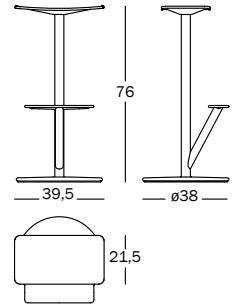

Sequoia

Design Anderssen & Voll, 2017

High bar stool.

In steel painted in polyester powder.
Seat cushion available (p.103).

9401.79.00 | 0,157 m³ | 13,30 kg

Art. nr. Stool in steel

SD2041 colours

Medium bar stool.

In steel painted in polyester powder.
Seat cushion available (p.103).

9401.79.00 | 0,137 m³ | 12,50 kg

Art. nr. Stool in steel

SD2043 colours

Set of 2 stickers.

— | 0,002 m³ | 0,09 kg

Art. nr.

SD2044