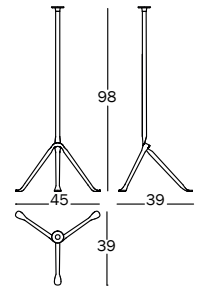

Officina, Floor Candle Holder

Design Ronan & Erwan Bouroullec, 2017

Floor candle holder (1 arm), suitable also for outdoor use.

In wrought iron cataphoretically treated and painted in polyester powder.
For candles with a diameter of 23 mm.
Candles not included.

3926.40.00 | 0,196 m³ | 8,00 kg

Art. nr.	Frame in wrought iron
AC871	grey anthracite 5142

Floor candle holder (3 arms), suitable also for outdoor use.

In wrought iron cataphoretically treated and painted in polyester powder.
For candles with a diameter of 23 mm.
Candles not included.

3926.40.00 | 0,196 m³ | 10,00 kg

Art. nr.	Frame in wrought iron
AC873	grey anthracite 5142

Floor candle holder (6 arms), suitable also for outdoor use.

In wrought iron cataphoretically treated and painted in polyester powder.
For candles with a diameter of 23 mm.
Candles not included.

3926.40.00 | 0,28 m³ | 12,00 kg

Art. nr.	Frame in wrought iron
AC875	grey anthracite 5142

Frame in wrought iron

grey anthracite 5142