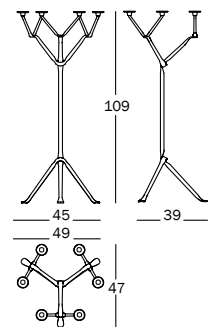

Officina, Floor Candle Holder

Design Ronan & Erwan Bouroullec, 2017

Floor candle holder (1 arm), suitable also for outdoor use.

In wrought iron cataphoretically treated and painted in polyester powder.
For candles with a diameter of 23 mm.
Candles not included.

3926.40.00 | 0,196 m³ | 8,00 kg

Art. nr.	Frame in wrought iron
AC871	grey anthracite 5142

Floor candle holder (3 arms), suitable also for outdoor use.

In wrought iron cataphoretically treated and painted in polyester powder.
For candles with a diameter of 23 mm.
Candles not included.

3926.40.00 | 0,196 m³ | 10,00 kg

Art. nr.	Frame in wrought iron
AC873	grey anthracite 5142

Floor candle holder (6 arms), suitable also for outdoor use.

In wrought iron cataphoretically treated and painted in polyester powder.
For candles with a diameter of 23 mm.
Candles not included.

3926.40.00 | 0,28 m³ | 12,00 kg

Art. nr.	Frame in wrought iron
AC875	grey anthracite 5142

Frame in wrought iron

grey anthracite 5142