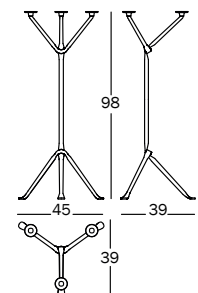

Officina, Floor Candle Holder

Design Ronan & Erwan Bouroullec, 2017

Floor candle holder (1 arm), suitable also for outdoor use.

In wrought iron cataphoretically treated and painted in polyester powder.
For candles with a diameter of 23 mm.
Candles not included.

3926.40.00 | 0,196 m³ | 8,00 kg

Art. nr.	Frame in wrought iron
AC871	grey anthracite 5142

Floor candle holder (3 arms), suitable also for outdoor use.

In wrought iron cataphoretically treated and painted in polyester powder.
For candles with a diameter of 23 mm.
Candles not included.

3926.40.00 | 0,196 m³ | 10,00 kg

Art. nr.	Frame in wrought iron
AC873	grey anthracite 5142

Floor candle holder (6 arms), suitable also for outdoor use.

In wrought iron cataphoretically treated and painted in polyester powder.
For candles with a diameter of 23 mm.
Candles not included.

3926.40.00 | 0,28 m³ | 12,00 kg

Art. nr.	Frame in wrought iron
AC875	grey anthracite 5142

Frame in wrought iron

grey anthracite 5142