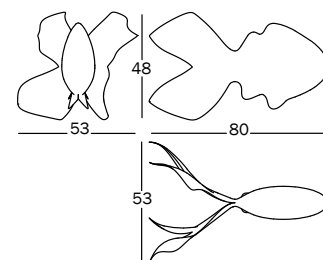

Fish

Design Benedetta Mori Ubaldini, 2016

Fish small.

Sculpture in metal mesh painted in epoxy resin. Supplied with hook for ceiling suspension.

7326.20.00 | 0,073 m³ | 1,22 kg

Art. nr.	Sculpture in metal mesh
----------	-------------------------

MT840	fluorescent red 5088
-------	----------------------

Fish medium.

Sculpture in metal mesh painted in epoxy resin. Supplied with hook for ceiling suspension.

7326.20.00 | 0,242 m³ | 1,35 kg

Art. nr.	Sculpture in metal mesh
----------	-------------------------

MT842	fluorescent red 5088
-------	----------------------

Fish large.

Sculpture in metal mesh painted in epoxy resin. Supplied with hook for ceiling suspension.

7326.20.00 | 0,389 m³ | 1,50 kg

Art. nr.	Sculpture in metal mesh
----------	-------------------------