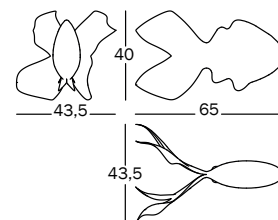

Fish

Design Benedetta Mori Ubaldini, 2016

Fish small.

Sculpture in metal mesh painted in epoxy resin. Supplied with hook for ceiling suspension.

7326.20.00 | 0,073 m³ | 1,22 kg

Art. nr.	Sculpture in metal mesh
----------	-------------------------

MT840	fluorescent red 5088
-------	----------------------

Fish medium.

Sculpture in metal mesh painted in epoxy resin. Supplied with hook for ceiling suspension.

7326.20.00 | 0,242 m³ | 1,35 kg

Art. nr.	Sculpture in metal mesh
----------	-------------------------