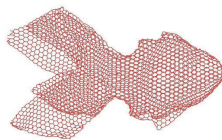

Fish

Design Benedetta Mori Ubaldini, 2016

Fish small.

Sculpture in metal mesh painted in epoxy resin. Supplied with hook for ceiling suspension.

7326.20.00 | 0,073 m³ | 1,22 kg

Art. nr.	Sculpture in metal mesh
----------	-------------------------

MT840	fluorescent red 5088
-------	----------------------

Fish medium.

Sculpture in metal mesh painted in epoxy resin. Supplied with hook for ceiling suspension.

7326.20.00 | 0,242 m³ | 1,35 kg

Art. nr.	Sculpture in metal mesh
----------	-------------------------