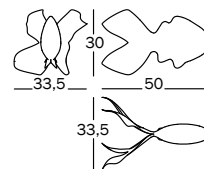

Fish

Design Benedetta Mori Ubaldini, 2016

Fish small.

Sculpture in metal mesh painted in epoxy resin. Supplied with hook for ceiling suspension.

7326.20.00 | 0,073 m³ | 1,22 kg

Art. nr.	Sculpture in metal mesh
----------	-------------------------

MT840	fluorescent red 5088
-------	----------------------

Fish medium.

Sculpture in metal mesh painted in epoxy resin. Supplied with hook for ceiling suspension.

7326.20.00 | 0,242 m³ | 1,35 kg

Art. nr.	Sculpture in metal mesh
----------	-------------------------