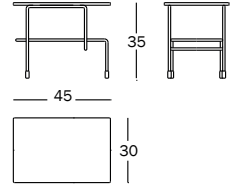

Traffic

Design Konstantin Grcic, 2014

Low table, top in acrylic stone with dressed surface.

Frame in steel rod painted in polyester powder.

9403.20.80 | 0,087 m³ | 6,50 kg

Art. nr.	Frame in steel	Top
TV2720	colours	acrylic stone colours