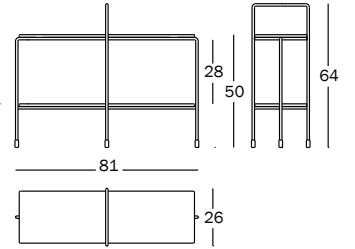

9403.20.80 | 0,204 m³ | 10,90 kg

Art. nr.	Frame in steel	Top in acrylic stone
TV2700	colours	colours

Low table, top in veneered oak natural or painted black.

Frame in steel rod painted in polyester powder.