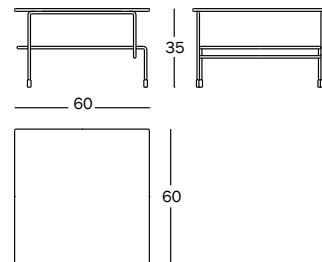

Traffic

Design Konstantin Grcic, 2014

Low table, top in acrylic stone with dressed surface.

Frame in steel rod painted in polyester powder.

9403.20.80 | 0,192 m³ | 11,60 kg

Art. nr.	Frame in steel	Top
TV2710	colours	acrylic stone colours

Low table, top in veneered oak natural or painted black.

Frame in steel rod painted in polyester powder.

Art. nr.	Frame in steel	Top in veneered oak
TV2713	white 5011	natural
TV2713	black 5013	painted black

Frame in steel

white 5011

black 5013

Top in acrylic stone

white

grey anthracite

Top in veneered oak

natural

painted black

Top thickness

acrylic stone: 12 mm

veneered oak: 25mm