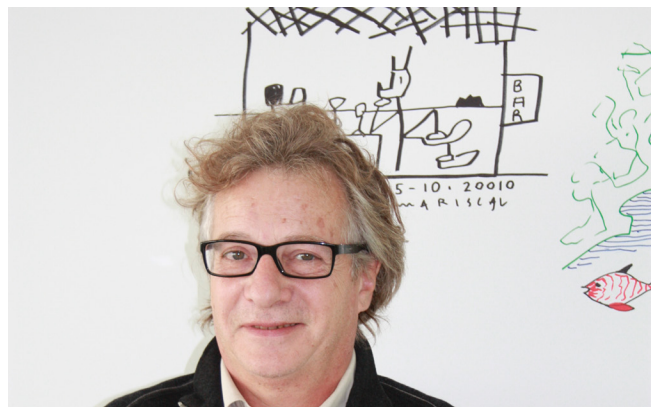

Linus — design Javier Mariscal, 2006

Designer in Magis

Linus — design Javier Mariscal, 2006
Technical Sheet

Children's tables

Material: legs in polypropylene with glass fibre added. Standard injection-moulded. Top in MDF with polymeric cover.

Magis Me Too logo is stamped on each product of our collection vouching for their originality.

Matt colour
White 1690 C

magisdesign.com

Javier Mariscal

Mariscal's professional activity has always moved easily and confidently from one discipline to another, thanks to his untiring curiosity and his passionate drive for innovation, contributing to make everyday life more interesting, easier and friendlier. Mariscal is internationally renowned and his work reverberates widely in the media, due to the fact that he knows how to communicate directly with the general public, as does his work. Since his great speciality is drawing, his approach to any commission is an artistic one, using a universal, timeless language which adds value, uniqueness and emotional depth to his projects.