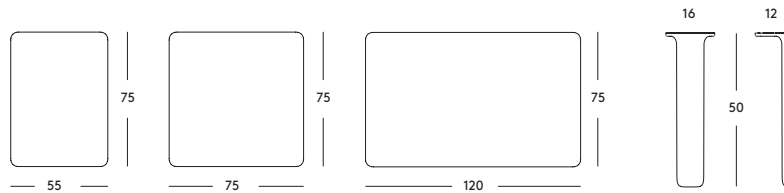

Linus — design Javier Mariscal, 2006
Technical Sheet

Children's tables

Material: legs in polypropylene with glass fibre added. Standard injection-moulded. Top in MDF with polymeric cover.

Magis Me Too logo is stamped on each product of our collection vouching for their originality.

Matt colour
White 1690 C

magisdesign.com