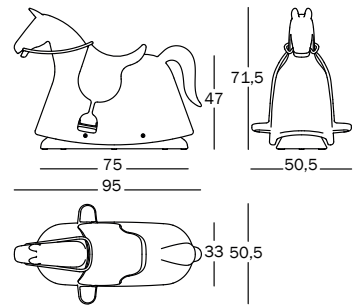

Rocky

Design Marc Newson, 2012

Rocking horse.

In polyethylene. Rein in natural hemp rope.

3926.40.00 | 0,354 m³ | 14,40 kg

Art. nr.	Rocky
MT310	colours

Colours

 brown 1069 C

 white 1735 C

 black 1763 C