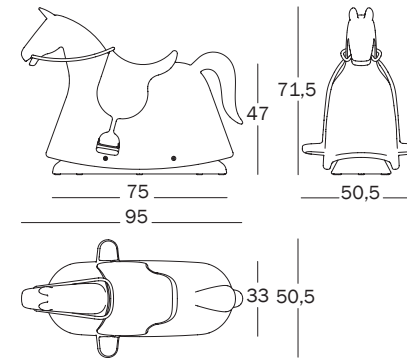

## material /

rotational-moulded polyethylene. Rein in natural hemp rope.

“ Rocky, the unbeatable, indestructible rocking horse! “