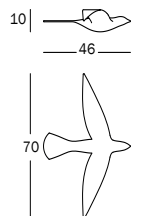

Birds

Design Benedetta Mori Ubaldini, 2012

Bird small.

Sculpture in metal mesh painted in epoxy resin. Supplied with hook for ceiling suspension.

7326.20.00 | 0,052 m³ | 1,50 kg

Art. nr.	Sculpture in metal mesh
----------	-------------------------

MT340	grey 5069
-------	-----------

Bird large.

Sculpture in metal mesh painted in epoxy resin. Supplied with hook for ceiling suspension.

7326.20.00 | 0,052 m³ | 1,60 kg

Art. nr.	Sculpture in metal mesh
----------	-------------------------