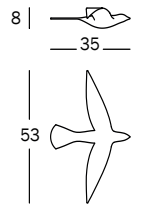

Birds

Design Benedetta Mori Ubaldini, 2012

Bird small.

Sculpture in metal mesh painted in epoxy resin. Supplied with hook for ceiling suspension.

7326.20.00 | 0,052 m³ | 1,50 kg

Art. nr.	Sculpture in metal mesh
----------	-------------------------

MT340	grey 5069
-------	-----------

Bird large.

Sculpture in metal mesh painted in epoxy resin. Supplied with hook for ceiling suspension.

7326.20.00 | 0,052 m³ | 1,60 kg

Art. nr.	Sculpture in metal mesh
----------	-------------------------