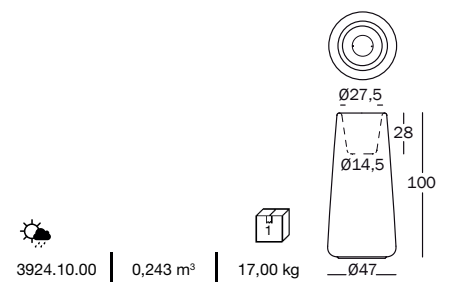

Tubby 4.

Plant pots or pot-holders, in polyethylene.

Art. nr. Pot in polyethylene

AC736 white 1735 C

Polyethylene

white 1735 C