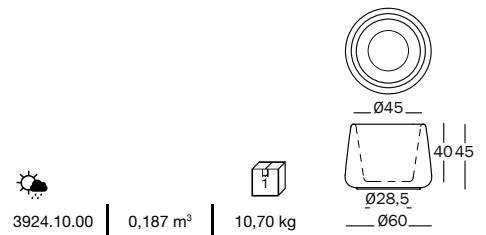

Tubby 2.

Plant pots or pot-holders, in polyethylene. On wheels.

Art. nr. Pot in polyethylene

AC732 white 1735 C