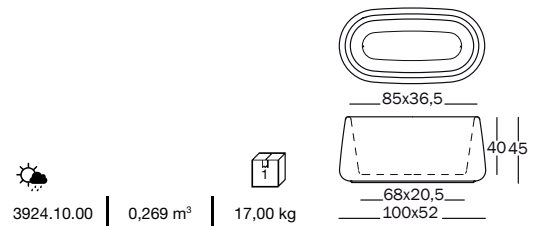

Tubby 3.

Plant pots or pot-holders, in polyethylene. On wheels.

Art. nr. Pot in polyethylene

AC734 white 1735 C