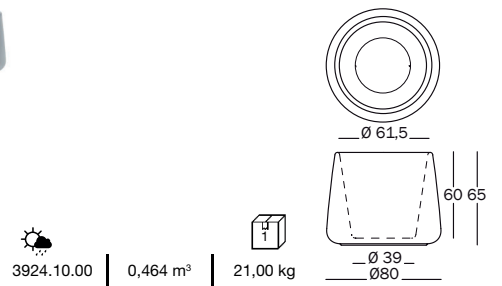

### Tubby 1.

Plant pots or pot-holders, in polyethylene. On wheels.

---

**Art. nr.** Pot in polyethylene

AC730 white 1735 C

---