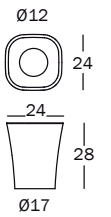

### Waste paper-bin 6 Lt.

In polypropylene. Complete with lid and bin-liner holder.

3926.90.97 | 0,005 m<sup>3</sup> | 4,20 kg