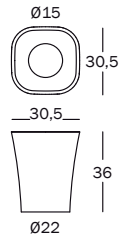

### Waste paper-bin 14 Lt.

In polypropylene. Complete with lid and bin-liner holder.

3926.90.97 | 0,28 m<sup>3</sup> | 8,12 kg