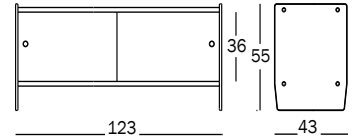

Theca

Design Ronan & Erwan Bouroullec, 2014

Sideboard.

Frame (sides, back and sliding doors) in painted aluminium plate. Shelves in MDF veneered.

9403.20.80 | 0,371 m³ | 26,00 kg

Art. nr.	Frame in aluminium steel plate	Shelves in veneered MDF
AC770	natural	natural cherry wood
AC772	black 5130	black painted ash
AC773	black 5130	walnut

Sideboard.

Frame (sides, back and sliding doors) in painted aluminium plate. Shelves in MDF veneered.

9403.20.80 | 0,481 m³ | 31,00 kg

Art. nr.	Frame in steel sheet di aluminium	Shelves in veneered MDF
AC774	natural	natural cherry wood
AC776	black 5130	black painted ash
AC777	black 5130	walnut

MDF: 25 mm

Theca

Design Ronan & Erwan Bouroullec, 2014

Sideboard.

Frame (sides, back and sliding doors) in painted aluminium plate. Shelves in MDF veneered.

9403.20.80 | 0,489 m³ | 36,00 kg

Art. nr.	Frame in aluminium steel plate	Shelves in veneered MDF
AC780	natural	natural cherry wood
AC782	black 5130	black painted ash
AC783	black 5130	walnut