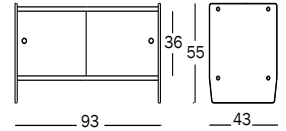

Theca

Design Ronan & Erwan Bouroullec, 2014

Sideboard.

Frame (sides, back and sliding doors) in painted aluminium plate. Shelves in MDF veneered.

9403.20.80 | 0,371 m³ | 26,00 kg

Art. nr.	Frame in aluminium steel plate	Shelves in veneered MDF
AC770	natural	natural cherry wood
AC772	black 5130	black painted ash
AC773	black 5130	walnut

Sideboard.

Frame (sides, back and sliding doors) in painted aluminium plate. Shelves in MDF veneered.

9403.20.80 | 0,481 m³ | 31,00 kg

Art. nr.	Frame in steel sheet di aluminium	Shelves in veneered MDF
AC774	natural	natural cherry wood
AC776	black 5130	black painted ash
AC777	black 5130	walnut

MDF: 25 mm

Theca

Design Ronan & Erwan Bouroullec, 2014

Sideboard.

Frame (sides, back and sliding doors) in painted aluminium plate. Shelves in MDF veneered.

9403.20.80 | 0,489 m³ | 36,00 kg

Art. nr.	Frame in aluminium steel plate	Shelves in veneered MDF
AC780	natural	natural cherry wood
AC782	black 5130	black painted ash
AC783	black 5130	walnut