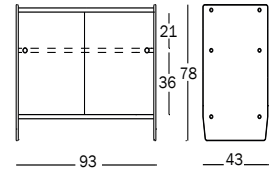

Sideboard.

Frame (sides, back and sliding doors) in painted aluminium plate. Shelves in MDF veneered.

9403.20.80 | 0,481 m³ | 31,00 kg

Art. nr.	Frame in steel sheet di aluminium	Shelves in veneered MDF
AC774	natural	natural cherry wood
AC776	black 5130	black painted ash
AC777	black 5130	walnut

Frame in aluminium steel plate

 natural

 black 5130

Shelves in veneered MDF

 natural cherry wood

 black painted ash

 walnut

Shelves thickness

MDF: 25 mm

Theca

Design Ronan & Erwan Bouroullec, 2014

Sideboard.

Frame (sides, back and sliding doors) in painted aluminium plate. Shelves in MDF veneered.

9403.20.80 | 0,489 m³ | 36,00 kg

Art. nr.	Frame in aluminium steel plate	Shelves in veneered MDF
AC780	natural	natural cherry wood
AC782	black 5130	black painted ash
AC783	black 5130	walnut

Sideboard.

Frame (sides, back and sliding doors) in painted aluminium plate. Shelves in MDF veneered.

9403.20.80 | 0,635 m³ | 41,00 kg

Art. nr.	Frame in aluminium steel plate	Shelves in veneered MDF
AC784	natural	natural cherry wood
AC786	black 5130	black painted ash
AC787	black 5130	walnut