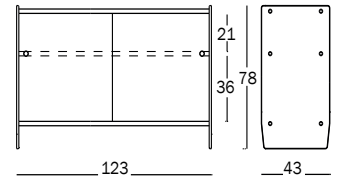

MDF: 25 mm

Theca

Design Ronan & Erwan Bouroullec, 2014

Sideboard.

Frame (sides, back and sliding doors) in painted aluminium plate. Shelves in MDF veneered.

9403.20.80 | 0,489 m³ | 36,00 kg

Art. nr.	Frame in aluminium steel plate	Shelves in veneered MDF
AC780	natural	natural cherry wood
AC782	black 5130	black painted ash
AC783	black 5130	walnut

Sideboard.

Frame (sides, back and sliding doors) in painted aluminium plate. Shelves in MDF veneered.

9403.20.80 | 0,635 m³ | 41,00 kg

Art. nr.	Frame in aluminium steel plate	Shelves in veneered MDF
AC784	natural	natural cherry wood
AC786	black 5130	black painted ash
AC787	black 5130	walnut