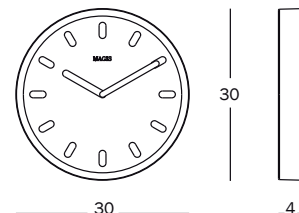

**Tempo**

Design Naoto Fukasawa, 2011

**Wall clock.**

In ABS. Batteries not included.

9103.10.00 | 0,025 m<sup>3</sup>  
34,5x34,5x21 | 3,23 kg  
0,70 kg

Art. nr.	Quadrant	Hands+ hour marks + frame
AC510	white 1735 C	colours cat. 2
AC512	orange 1086 C	colours cat. 1
AC512	grey 1830 C	colours cat. 1
AC512	black 1750 C	colours cat. 1

**Quadrant**

 white 1735 C

 orange 1086 C

 grey 1830 C

 black 1750 C

**Hands+ hour marks + frame cat.1**

 white 1735 C

**Hands+ hour marks + frame cat.2**