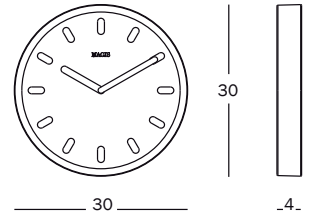

Tempo

Design Naoto Fukasawa, 2011

Wall clock.

In ABS. Supplied with batteries.

9103.10.00 | 0,025 m³ | 3,20 kg

Art. nr.	Quadrant	Hands+ hour marks + frame
AC510	white 1735 C	colours

Quadrant (Tempo)

Hands+ hour marks + frame (Tempo)

 white 1735 C

 orange 1086 C

 grey 1737 C

 black 1750 C