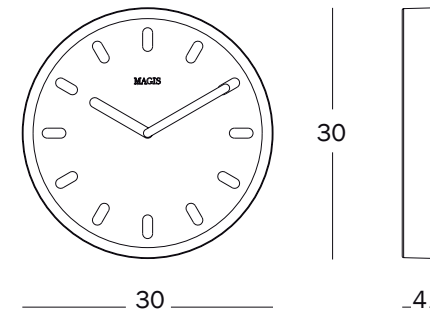

tempo

accessories

MAGIS