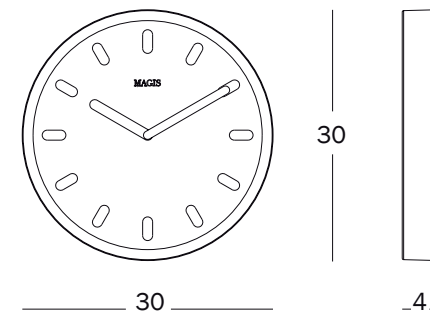

Tempo

design Naoto Fukasawa / 2011

The battery-powered Tempo wall clock draws its inspiration from the clock icon that we see every day on our computer screens, giving shape to a truly simple, friendly object, featuring a rounded outline and raised markings. It offers nothing but the essential with a touch of humor – a simple white body, clear graphical clock hands, and a cartoon-inspired appearance.

It is made in co-injection-moulded ABS and is available in three variants: quadrant in white and pointer and frame in orange, grey or black.

material /

in ABS. Supplied with batteries.

colours / ○ + ● ● ●

Quadrant / White 1735 C
Hands - hour marks -
frame / Orange 1086 C

Quadrant / White 1735 C
Hands - hour marks -
frame / Grey 1737 C

Quadrant / White 1735 C
Hands - hour marks -
frame / Black 1750 C