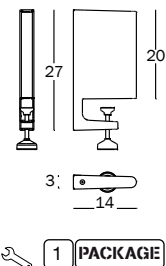

Spike - The Wild Bunch

Design Konstantin Grcic, 2014

Wall shelving system.

Clamp.

In polypropylene with glass fibre added.

Art. nr.	Clamp in polypropylene
LB1810	colours

Spike - The Wild Bunch

Design Konstantin Grcic, 2014