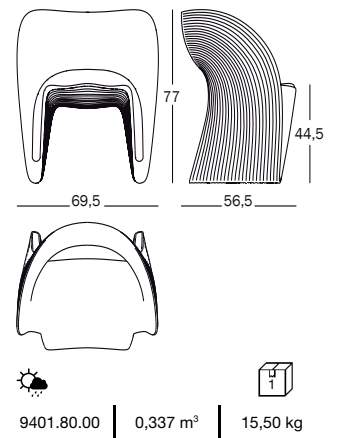

Raviolo

Design Ron Arad, 2011

Armchair, suitable for outdoor use.

In polyethylene.

9401.80.00 | 0,337 m³ | 15,50 kg

Art. nr.	Armchair in polyethylene
SD580	colours cat.1
SD581	colour cat.2

Colours cat.1

-  orange 1001 C
-  white 1735 C
-  yellow 1665 C
-  red 1004 C
-  olive green 1517 C
-  green pistacchio 1346 C
-  purple 1156 C

Colour cat.2

-  rust brown 1071 C

Test

Arm downwards static load test EN 15373:2007, L3
Arm impact test EN 15373:2007, L3
Back impact test EN 15373:2007, L3
Leg forward static load test EN 15373:2007, L3
Safety requirements EN 15373:2007
Seat and back static load test EN 15373:2007, L3
Seat impact test EN 15373:2007, L3
Vertical load on back rest EN 15373:2007, L3