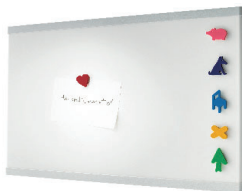

Memo

Design Enzo Mari, 2003

Notice board.

In metal sheet painted in epoxy resin. Frame in ABS medium grey. Supplied with 6 shapes in ABS including hidden magnets (red heart, green arrow, violet dog, pink piglet, blue chair, yellow "X").

Complete with screws and fittings for wall-fixing.

3926.10.00 | 0,011 m³ | 5,50 kg

Art. nr.	Board	6 shapes with hidden magnets
AC84	white 5110	different colours

Extra-set with 6 shapes.

In ABS, including hidden magnets (red heart, green arrow, violet dog, pink piglet, blue chair, yellow "X").