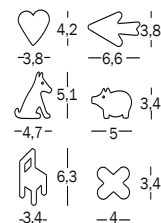

Memo

Design Enzo Mari, 2003

Notice board.

In metal sheet painted in epoxy resin. Frame in ABS medium grey. Supplied with 6 shapes in ABS including hidden magnets (red heart, green arrow, violet dog, pink piglet, blue chair, yellow "X").

Complete with screws and fittings for wall-fixing.

3926.10.00 | 0,011 m³ | 5,50 kg

Art. nr.	Board	6 shapes with hidden magnets
AC84	white 5110	different colours

Extra-set with 6 shapes.

In ABS, including hidden magnets (red heart, green arrow, violet dog, pink piglet, blue chair, yellow "X").

8505.11.00 | 0,006 m³ | 0,10 kg

Art. nr.	6 shapes with hidden magnets
AC86	different colours

Board

 white 5110

Shapes

-  heart
-  piglet
-  arrow
-  chair
-  dog
-  "X"