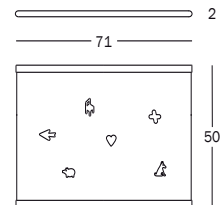

Memo

Design Enzo Mari, 2003

Notice board.

In metal sheet painted in epoxy resin. Frame in ABS medium grey. Supplied with 6 shapes in ABS including hidden magnets (red heart, green arrow, violet dog, pink piglet, blue chair, yellow "X").

Complete with screws and fittings for wall-fixing.

3926.10.00 | 0,011 m³ | 5,50 kg

Art. nr.	Board	6 shapes with hidden magnets
AC84	white 5110	different colours

Extra-set with 6 shapes.

In ABS, including hidden magnets (red heart, green arrow, violet dog, pink piglet, blue chair, yellow "X").

8505.11.00 | 0,006 m³ | 0,10 kg

Art. nr.	6 shapes with hidden magnets
AC86	different colours

Board

 white 5110

Shapes

-  heart
-  piglet
-  arrow
-  chair
-  dog
-  "X"