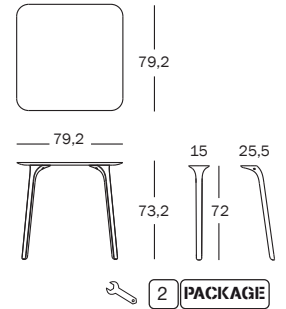

Legs in polypropylene

- white 1735 C
- black 1763 C

Top in MDF

- white 8500
- black 8510

Top thickness

MDF: 28mm

Test ANS/BIFMA X5.5-2008

PACKAGE Information on packaging from p.407

First

Design Stefano Giovannoni, 2007

Table 139x79,2 cm, top in HPL.

Legs in polypropylene with glass fibre added.

Art. nr.	Legs in polypropylene (x4)	Top in HPL	
TV870 TV872	white 1735 C	white 8500	
TV870 TV876	black 1763 C	black 8510	

Table 79,2x79,2 cm, top in HPL.

Legs in polypropylene with glass fibre added.

Art. nr.	Legs in polypropylene (x4)	Top in HPL	
TV870 TV884	white 1735 C	white 8500	
TV870 TV888	black 1763 C	black 8510	

Table Ø 120 cm, top in HPL.

Legs in polypropylene with glass fibre added.

Art. nr.	Legs in polypropylene (x4)	Top in HPL	
TV870 TV878	white 1735 C	white 8500	
TV870 TV882	black 1763 C	black 8510	

Table Ø79,2 cm, top in HPL.

Legs in polypropylene with glass fibre added.