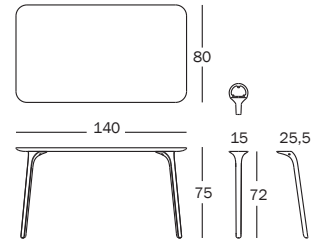

First

Design Stefano Giovannoni, 2007

Table 140x80 cm, top in MDF painted.

Legs in polypropylene with glass fibre added.

2 PACKAGE

Art. nr.	Legs in polypropylene (x4)	Top in MDF
TV800 TV802	colours	colours

Table 80x80 cm, top in MDF painted.

Legs in polypropylene with glass fibre added.

2 PACKAGE

Art. nr.	Legs in polypropylene (x4)	Top in MDF
TV800 TV814	colours	colours

Table Ø 120 cm, top in MDF painted.

Legs in polypropylene with glass fibre added.

First

Design Stefano Giovannoni, 2007

Table 139x79,2 cm, top in HPL.

Legs in polypropylene with glass fibre added.

Art. nr.	Legs in polypropylene (x4)	Top in HPL	
TV870 TV872	white 1735 C	white 8500	
TV870 TV876	black 1763 C	black 8510	

Table 79,2x79,2 cm, top in HPL.

Legs in polypropylene with glass fibre added.

Art. nr.	Legs in polypropylene (x4)	Top in HPL	
TV870 TV884	white 1735 C	white 8500	
TV870 TV888	black 1763 C	black 8510	

Table Ø 120 cm, top in HPL.