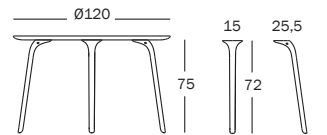

Table 80x80 cm, top in MDF painted.

Legs in polypropylene with glass fibre added.

2 PACKAGE

Art. nr.	Legs in polypropylene (x4)	Top in MDF
TV800 TV814	colours	colours

Table Ø 120 cm, top in MDF painted.

Legs in polypropylene with glass fibre added.

2 PACKAGE

Art. nr.	Legs in polypropylene (x4)	Top in MDF
TV800 TV808	colours	colours

Table Ø80 cm, top in MDF painted.

Legs in polypropylene with glass fibre added.

2 PACKAGE

Art. nr.	Legs in polypropylene (x3)	Top in MDF
TV800 TV816	colours	colours

First

Design Stefano Giovannoni, 2007

Table 139x79,2 cm, top in HPL.

Legs in polypropylene with glass fibre added.

Art. nr.	Legs in polypropylene (x4)	Top in HPL	
TV870 TV872	white 1735 C	white 8500	
TV870 TV876	black 1763 C	black 8510	

Table 79,2x79,2 cm, top in HPL.

Legs in polypropylene with glass fibre added.

Art. nr.	Legs in polypropylene (x4)	Top in HPL	
TV870 TV884	white 1735 C	white 8500	
TV870 TV888	black 1763 C	black 8510	

Table Ø 120 cm, top in HPL.