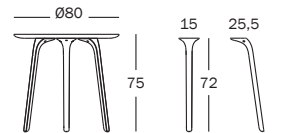

Table 80x80 cm, top in MDF painted.

Legs in polypropylene with glass fibre added.

2 PACKAGE

Art. nr.	Legs in polypropylene (x4)	Top in MDF
TV800 TV814	colours	colours

Table Ø 120 cm, top in MDF painted.

Legs in polypropylene with glass fibre added.

2 PACKAGE

Art. nr.	Legs in polypropylene (x4)	Top in MDF
TV800 TV808	colours	colours

Table Ø80 cm, top in MDF painted.

Legs in polypropylene with glass fibre added.

2 PACKAGE

Art. nr.	Legs in polypropylene (x3)	Top in MDF
TV800 TV816	colours	colours

First

Design Stefano Giovannoni, 2007

Table 139x79,2 cm, top in HPL.

Legs in polypropylene with glass fibre added.

Art. nr.	Legs in polypropylene (x4)	Top in HPL	
TV870 TV872	white 1735 C	white 8500	
TV870 TV876	black 1763 C	black 8510	

Table 79,2x79,2 cm, top in HPL.

Legs in polypropylene with glass fibre added.

Art. nr.	Legs in polypropylene (x4)	Top in HPL	
TV870 TV884	white 1735 C	white 8500	
TV870 TV888	black 1763 C	black 8510	

Table Ø 120 cm, top in HPL.