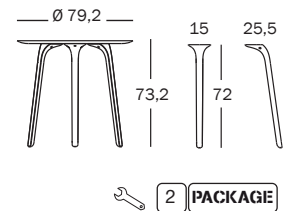

First

Design Stefano Giovannoni, 2007

Table 139x79,2 cm, top in HPL.

Legs in polypropylene with glass fibre added.

Art. nr.	Legs in polypropylene (x4)	Top in HPL	
TV870 TV872	white 1735 C	white 8500	
TV870 TV876	black 1763 C	black 8510	

Table 79,2x79,2 cm, top in HPL.

Legs in polypropylene with glass fibre added.

Art. nr.	Legs in polypropylene (x4)	Top in HPL	
TV870 TV884	white 1735 C	white 8500	
TV870 TV888	black 1763 C	black 8510	

Table Ø 120 cm, top in HPL.

Legs in polypropylene with glass fibre added.

Art. nr.	Legs in polypropylene (x4)	Top in HPL	
TV870 TV878	white 1735 C	white 8500	
TV870 TV882	black 1763 C	black 8510	

Table Ø79,2 cm, top in HPL.

Legs in polypropylene with glass fibre added.