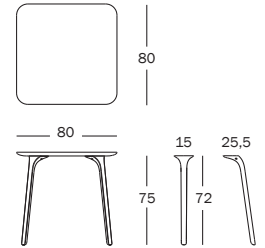

First

Design Stefano Giovannoni, 2007

Table 140x80 cm, top in MDF painted.

Legs in polypropylene with glass fibre added.

2 PACKAGE

Art. nr.	Legs in polypropylene (x4)	Top in MDF
TV800 TV802	colours	colours

Table 80x80 cm, top in MDF painted.

Legs in polypropylene with glass fibre added.

2 PACKAGE

Art. nr.	Legs in polypropylene (x4)	Top in MDF
TV800 TV814	colours	colours

Table Ø 120 cm, top in MDF painted.

Legs in polypropylene with glass fibre added.

First

Design Stefano Giovannoni, 2007

Table 139x79,2 cm, top in HPL.

Legs in polypropylene with glass fibre added.

Art. nr.	Legs in polypropylene (x4)	Top in HPL	
TV870 TV872	white 1735 C	white 8500	
TV870 TV876	black 1763 C	black 8510	

Table 79,2x79,2 cm, top in HPL.

Legs in polypropylene with glass fibre added.

Art. nr.	Legs in polypropylene (x4)	Top in HPL	
TV870 TV884	white 1735 C	white 8500	
TV870 TV888	black 1763 C	black 8510	

Table Ø 120 cm, top in HPL.