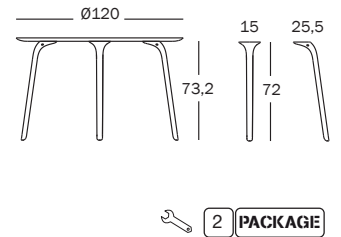

First

Design Stefano Giovannoni, 2007

Table 139x79,2 cm, top in HPL.

Legs in polypropylene with glass fibre added.

Art. nr.	Legs in polypropylene (x4)	Top in HPL	
TV870 TV872	white 1735 C	white 8500	
TV870 TV876	black 1763 C	black 8510	

Table 79,2x79,2 cm, top in HPL.

Legs in polypropylene with glass fibre added.

Art. nr.	Legs in polypropylene (x4)	Top in HPL	
TV870 TV884	white 1735 C	white 8500	
TV870 TV888	black 1763 C	black 8510	

Table Ø 120 cm, top in HPL.

Legs in polypropylene with glass fibre added.

Art. nr.	Legs in polypropylene (x4)	Top in HPL	
TV870 TV878	white 1735 C	white 8500	
TV870 TV882	black 1763 C	black 8510	

Table Ø79,2 cm, top in HPL.

Legs in polypropylene with glass fibre added.