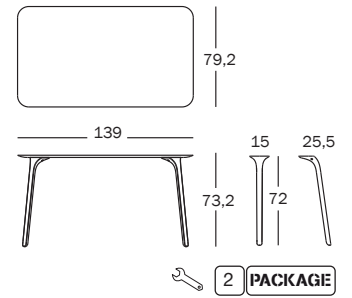

Legs in polypropylene

- white 1735 C
- black 1763 C

Top in MDF

- white 8500
- black 8510

Top thickness

MDF: 28mm

Test ANS/BIFMA X5.5-2008

PACKAGE Information on packaging from p.407

First

Design Stefano Giovannoni, 2007

Table 139x79,2 cm, top in HPL.

Legs in polypropylene with glass fibre added.

Art. nr.	Legs in polypropylene (x4)	Top in HPL	
TV870 TV872	white 1735 C	white 8500	
TV870 TV876	black 1763 C	black 8510	

Table 79,2x79,2 cm, top in HPL.

Legs in polypropylene with glass fibre added.

Art. nr.	Legs in polypropylene (x4)	Top in HPL	
TV870 TV884	white 1735 C	white 8500	
TV870 TV888	black 1763 C	black 8510	

Table Ø 120 cm, top in HPL.

Legs in polypropylene with glass fibre added.

Art. nr.	Legs in polypropylene (x4)	Top in HPL	
TV870 TV878	white 1735 C	white 8500	
TV870 TV882	black 1763 C	black 8510	

Table Ø79,2 cm, top in HPL.

Legs in polypropylene with glass fibre added.