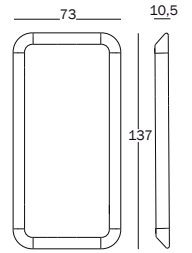

Déjà-vu

Design Naoto Fukasawa, 2011/2021

Mirror 105x105 cm.

Frame in extruded aluminium polished or painted. Joints in die-cast aluminium polished or painted. Mirror with protective back film. Supplied with brackets for wall hanging in zinc plated steel.

7009.92.00 | 0,218 m³ | 21,50 kg**Art. nr. Frame in aluminium**

AC800 polished

Mirror 73x137 cm.

Frame in extruded aluminium polished or painted. Joints in die-cast aluminium polished or painted. Mirror with protective back film. Supplied with brackets for wall hanging in zinc plated steel.

7009.92.00 | 0,181 m³ | 21,00 kg**Art. nr. Frame in aluminium**

AC802 polished

Art. nr. Frame in aluminium

AC804 polished

Aluminium
 polished

Déjà-vu

Design Naoto Fukasawa, 2011/2021

Mirror 73x190 cm.

It could be hanged on the wall or standing on the floor.

7009.92.00 | 0,273 m³ | 26,50 kg

Art. nr.	Frame in aluminium
AC804	polished

Mirror 105x190 cm.

Frame in extruded aluminium polished. Joints in die-cast aluminium polished. Mirror with protective back film. Supplied with brackets for wall hanging in zinc plated steel and resin strip for floor standing.