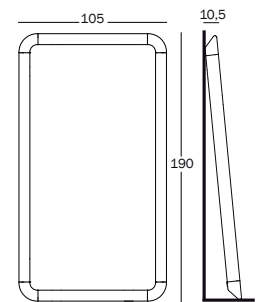

Déjà-vu

Design Naoto Fukasawa, 2011/2021

Mirror 105x105 cm.

Frame in extruded aluminium polished or painted. Joints in die-cast aluminium polished or painted. Mirror with protective back film. Supplied with brackets for wall hanging in zinc plated steel.

7009.92.00 | 0,218 m³ | 21,50 kg**Art. nr. Frame in aluminium**

AC800 polished

Mirror 73x137 cm.

Frame in extruded aluminium polished or painted. Joints in die-cast aluminium polished or painted. Mirror with protective back film. Supplied with brackets for wall hanging in zinc plated steel.

It could be hanged on the wall or standing on the floor.

7009.92.00 | 0,273 m³ | 26,50 kg

Art. nr.	Frame in aluminium
AC804	polished

Mirror 105x190 cm.

Frame in extruded aluminium polished. Joints in die-cast aluminium polished. Mirror with protective back film. Supplied with brackets for wall hanging in zinc plated steel and resin strip for floor standing.

Floor standing only.

7009.92.00 | 0,39 m³ | 33,00 kg

Art. nr.	Frame in aluminium
AC806	polished

Mirror 137x190 cm.

Frame in extruded aluminium polished. Joints in die-cast aluminium polished. Mirror with protective back film. Supplied with brackets for wall hanging in zinc plated steel and resin strip for floor standing.