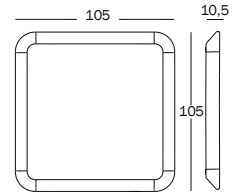

Déjà-vu

Design Naoto Fukasawa, 2011/2021

Mirror 105x105 cm.

Frame in extruded aluminium polished or painted. Joints in die-cast aluminium polished or painted. Mirror with protective back film. Supplied with brackets for wall hanging in zinc plated steel.

7009.92.00 | 0,218 m³ | 21,50 kg**Art. nr. Frame in aluminium**

AC800 polished

Mirror 73x137 cm.

Frame in extruded aluminium polished or painted. Joints in die-cast aluminium polished or painted. Mirror with protective back film. Supplied with brackets for wall hanging in zinc plated steel.

It could be hanged on the wall or standing on the floor.

7009.92.00 | 0,273 m³ | 26,50 kg

Art. nr.	Frame in aluminium
AC804	polished

Mirror 105x190 cm.

Frame in extruded aluminium polished. Joints in die-cast aluminium polished. Mirror with protective back film. Supplied with brackets for wall hanging in zinc plated steel and resin strip for floor standing.

Floor standing only.

7009.92.00 | 0,39 m³ | 33,00 kg

Art. nr.	Frame in aluminium
AC806	polished

Mirror 137x190 cm.

Frame in extruded aluminium polished. Joints in die-cast aluminium polished. Mirror with protective back film. Supplied with brackets for wall hanging in zinc plated steel and resin strip for floor standing.