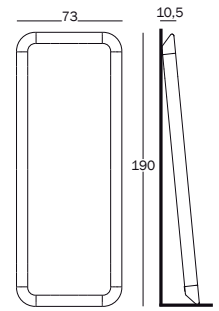

7009.92.00 | 0,218 m³ | 21,50 kg**Art. nr. Frame in aluminium**

AC800 polished

Mirror 73x137 cm.

Frame in extruded aluminium polished or painted. Joints in die-cast aluminium polished or painted. Mirror with protective back film. Supplied with brackets for wall hanging in zinc plated steel.

7009.92.00 | 0,181 m³ | 21,00 kg**Art. nr. Frame in aluminium**

AC802 polished

Art. nr. Frame in aluminium

AC804 polished

Aluminium
 polished

Déjà-vu

Design Naoto Fukasawa, 2011/2021

Mirror 73x190 cm.

It could be hanged on the wall or standing on the floor.

7009.92.00 | 0,273 m³ | 26,50 kg

Art. nr.	Frame in aluminium
AC804	polished

Mirror 105x190 cm.

Frame in extruded aluminium polished. Joints in die-cast aluminium polished. Mirror with protective back film. Supplied with brackets for wall hanging in zinc plated steel and resin strip for floor standing.

Floor standing only.

7009.92.00 | 0,39 m³ | 33,00 kg

Art. nr.	Frame in aluminium
AC806	polished

Mirror 137x190 cm.

Frame in extruded aluminium polished. Joints in die-cast aluminium polished. Mirror with protective back film. Supplied with brackets for wall hanging in zinc plated steel and resin strip for floor standing.