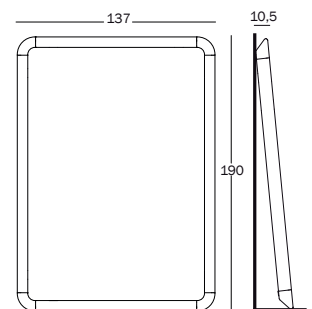

7009.92.00 | 0,50 m³ | 41,20 kg

Art. nr.	Frame in aluminium
AC808	polished

Aluminium

polished