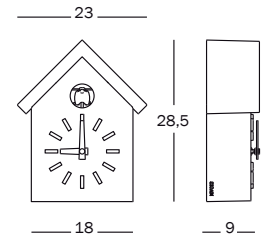

### Cuckoo clock.

In ABS. Supplied with batteries.

9103.10.00 | 0,038 m<sup>3</sup> | 5,70 kg

Art. nr.	House	Roof
AC500	white 1735 C	colours

#### House (Cu-Clock)

 white 1735 C