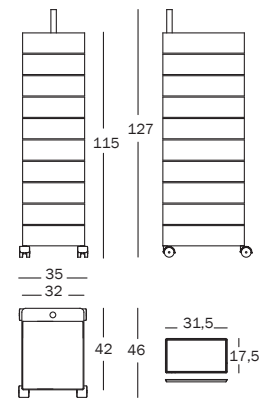

STORAGE AND SHELVING SYSTEMS

360°

Design Konstantin Grcic, 2010

Drawer units on wheels (5 drawers).

In glossy ABS, including one tray. Joining tube in stainless steel.

⚠ Maximum load per drawer: 3kg

9403.70.00	0,174 m ³ 49x42x84,5	13,90 kg 10,00 kg
------------	------------------------------------	----------------------

Art. nr.	Drawer unit in glossy ABS
AC250	colours

Drawer units on wheels (10 drawers).

In glossy ABS, including one tray. Joining tube in stainless steel.

⚠ Maximum load per drawer: 3kg

9403.70.00	0,287 m ³ 49x42x138,5	27,00 kg 21,00 kg
------------	-------------------------------------	----------------------

Art. nr.	Drawer unit in glossy ABS
AC270	colours

Extra tray.

In glossy ABS.

9403.70.00	0,002 m ³ 31,7x17,6x3	0,15 kg 0,10 kg
------------	-------------------------------------	--------------------

Colours