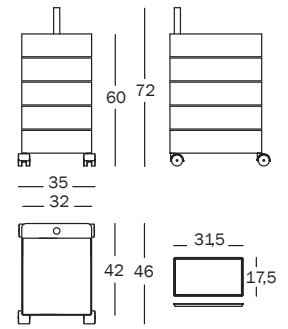

STORAGE AND SHELVING SYSTEMS

360°

Design Konstantin Grcic, 2010

Drawer units on wheels (5 drawers).

In glossy ABS, including one tray. Joining tube in stainless steel.

⚠ Maximum load per drawer: 3kg

9403.70.00	0,174 m ³ 49x42x84,5	13,90 kg 10,00 kg
------------	------------------------------------	----------------------

Art. nr.	Drawer unit in glossy ABS
AC250	colours

Drawer units on wheels (10 drawers).

In glossy ABS, including one tray. Joining tube in stainless steel.

⚠ Maximum load per drawer: 3kg

9403.70.00	0,287 m ³ 49x42x138,5	27,00 kg 21,00 kg
------------	-------------------------------------	----------------------

Art. nr.	Drawer unit in glossy ABS
AC270	colours

Extra tray.

In glossy ABS.

9403.70.00	0,002 m ³ 31,7x17,6x3	0,15 kg 0,10 kg
------------	-------------------------------------	--------------------

Colours