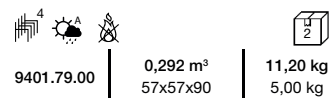

Art. nr.	Legs in aluminium	Seat in aluminium painted
SD5490	painted colours cat.2	colours cat.2
SD492	anodised black 5130	black 5130 cat.1

**Stacking medium bar stool, suitable for outdoor use.**

Legs in aluminium anodised or painted in polyester powder. Seat in die-cast aluminium, treated with sputtered fluorinated titanium and painted in polyester powder.  
Seat cushion available.