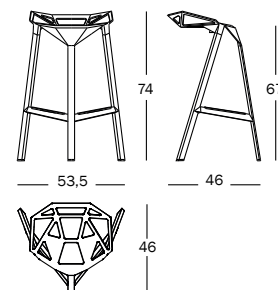

## Stool\_One

Design Konstantin Grcic, 2006

**Stacking high bar stool, suitable for outdoor use.**

Legs in aluminium anodised or painted in polyester powder. Seat in die-cast aluminium, treated with sputtered fluorinated titanium and painted in polyester powder.  
Seat cushion available.

Art. nr.	Legs in aluminium	Seat in aluminium painted
SD5490	painted colours cat.2	colours cat.2
SD492	anodised black 5130	black 5130 cat.1

**Stacking medium bar stool, suitable for outdoor use.**

Legs in aluminium anodised or painted in polyester powder. Seat in die-cast aluminium, treated with sputtered fluorinated titanium and painted in polyester powder.  
Seat cushion available.