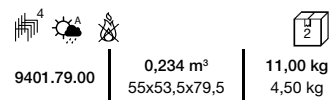

Art. nr.	Legs in aluminium	Seat in aluminium painted
SD5490	painted colours cat.2	colours cat.2
SD492	anodised black 5130	black 5130 cat.1

**Stacking medium bar stool, suitable for outdoor use.**

Legs in aluminium anodised or painted in polyester powder. Seat in die-cast aluminium, treated with sputtered fluorinated titanium and painted in polyester powder.  
Seat cushion available.