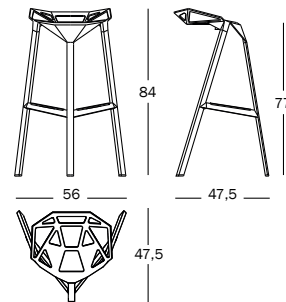

Art. nr.	Legs in aluminium	Seat in aluminium painted
SD5490	painted colours cat.2	colours cat.2
SD492	anodised black 5130	black 5130 cat.1

**Stacking medium bar stool, suitable for outdoor use.**

Legs in aluminium anodised or painted in polyester powder. Seat in die-cast aluminium, treated with sputtered fluorinated titanium and painted in polyester powder.  
Seat cushion available.