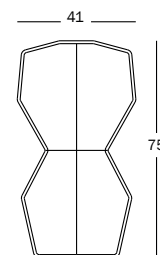

Seat and back cushion.

In expanded polyurethane (class 1IM), covered in fabric or leather.

9404.90.90 | 0,015 m³ | 2,06 kg

Art. nr.	Seat and back cushion
SD482	fabric cat.1 and 2
SD486	leather