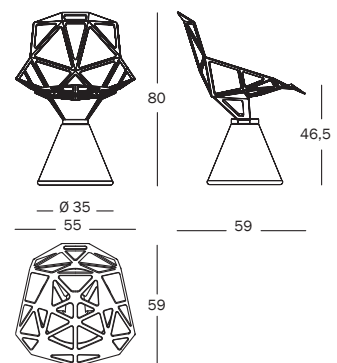

Art. nr.	Concrete base	Seat in die-cast aluminium painted
SD5454	transparent natural or black	colours

Concrete base

transparent natural

black

Seat in die-cast aluminium

white 5286

blush 5284

mint 5285

purple 5283

black 5130

red 5085

Test
ANSI/BIFMA X5.1-2011
Seat and back fatigue test UNI 10977/2002, L5
Seat impact test UNI 10977/2002, L5
Back impact test UNI 10977/2002, L5
Seat front edge fatigue test UNI 10977/2002, L5
Stability EN 1022/98

PACKAGE Information on packaging from p.392