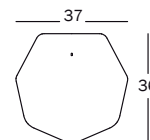

Art. nr.	Seat cushion
SD480	fabric cat.1 and 2
SD484	leather

Seat and back cushion.

In expanded polyurethane (class 1IM), covered in fabric or leather.

9404.90.90 | 0,015 m³ | 2,06 kg

Art. nr.	Seat and back cushion
SD482	fabric cat.1 and 2
SD486	leather

Seat cushion, suitable for outdoor use.

In polyurethane.

9404.90.90 | 0,015 m³ | 1,46 kg

Art. nr.	Seat cushion in polyurethane
SD5480	colours

Fabric cat.1	Fabric cat.2	Leather	Polyurethane
Kvadrat Steelcut Trio 533 / orange	Kvadrat Steelcut 3 190 / black	L-0110 brown	white 1773
Kvadrat Steelcut Trio 983 / light blue		L-0120 black	black 1774
Kvadrat Steelcut Trio 205 / beige			grey 1775 (*)
Kvadrat Steelcut Trio 953 / green			blue 1776 (*)
Kvadrat Steelcut Trio 453 / yellow			grey/green 1777 (*)
Kvadrat Steelcut Trio 133 / light grey			
Kvadrat Steelcut Trio 383 / dark brown			