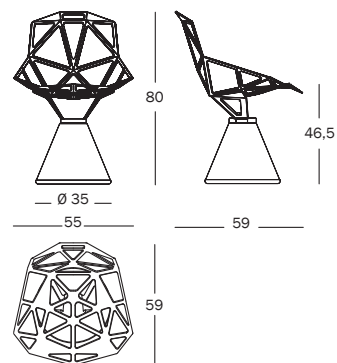

Cushion available (p.20).

Art. nr.	Concrete base	Seat in die-cast aluminium painted
SD5450	transparent natural or black	colours

Swivel chair with self-returning mechanism, suitable for outdoor use.

Concrete base painted transparent natural or black. Seat in die-cast aluminium, treated with sputtered fluorinated titanium and painted in polyester powder.

Seat cushion, suitable for outdoor use.

In polyurethane.

9404.90.90 | 0,015 m³ | 1,46 kg

Art. nr.	Seat cushion in polyurethane
SD5480	colours

Fabric cat.1	Fabric cat.2	Leather	Polyurethane
Kvadrat Steelcut Trio 533 / orange	Kvadrat Steelcut 3 190 / black	L-0110 brown	white 1773
Kvadrat Steelcut Trio 983 / light blue		L-0120 black	black 1774
Kvadrat Steelcut Trio 205 / beige			grey 1775 (*)
Kvadrat Steelcut Trio 953 / green			blue 1776 (*)
Kvadrat Steelcut Trio 453 / yellow			grey/green 1777 (*)
Kvadrat Steelcut Trio 133 / light grey			
Kvadrat Steelcut Trio 383 / dark brown			