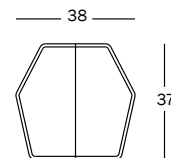

Chair_One Cushion
Design Konstantin Grcic, 2003

Seat cushion.

In expanded polyurethane (class 1IM), covered in fabric or leather.

9404.90.90 | 0,015 m³ | 1,16 kg

Art. nr.	Seat cushion
SD480	fabric cat.1 and 2
SD484	leather