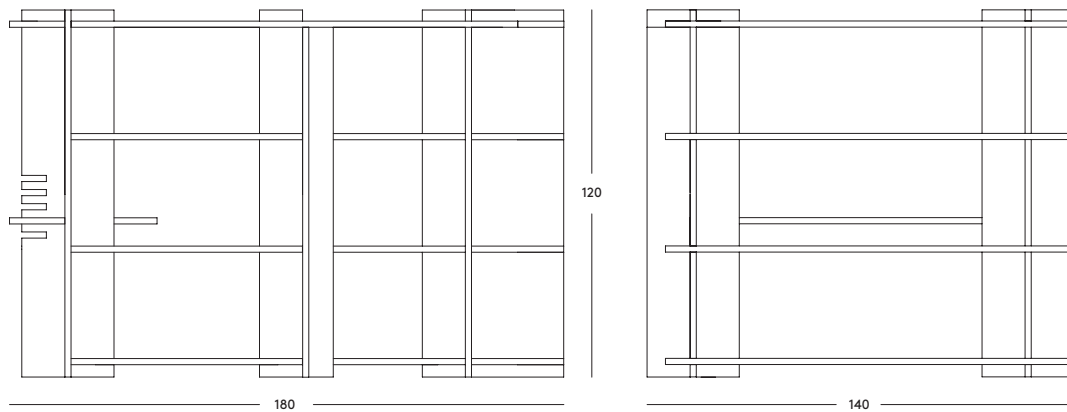

My First Office — design Martí Guixé, 2012

Play/learning space

Complete with desk adjustable in height.
Material: birch plywood.

Magis Me Too logo is stamped on each product of our collection vouching for their originality.