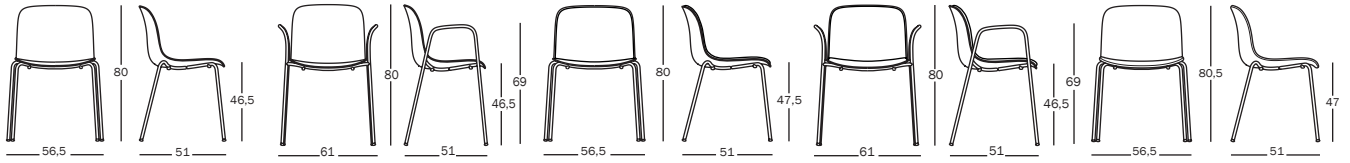

Troy — design Marcel Wanders, 2010/2014

Polypropylene

Polypropylene with arms

Polypropylene front cover

Polypropylene with arms front cover

Fully covered