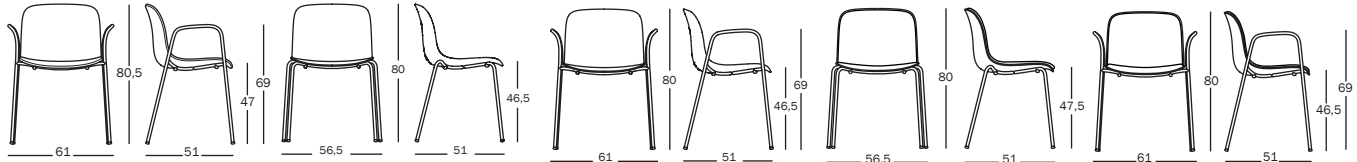

Fully covered with arms

Plywood

Plywood with arms

Plywood front cover

Plywood with arms front cover