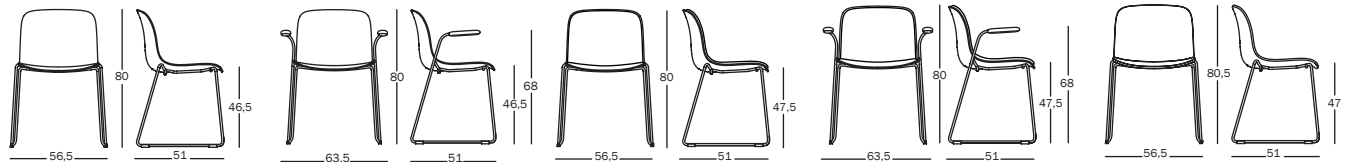

Polypropylene

Polypropylene with arms

Polypropylene front cover

Polypropylene with arms front cover

Fully covered