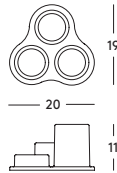

1, 2, 3... — design Jasper Morrison, 1998
Technical Sheet

Desk tidy

Material: standard injection-moulded ABS.

Magis logo is stamped on each product of our collection vouching for their originality.

Translucent colour
Blue 2040 TL