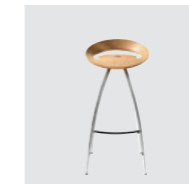

Lyra
Design Group Italia