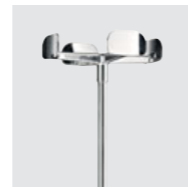

Four Leaves
Edward Barber & Jay
Osgerby