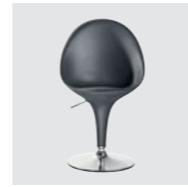

Zartan chair
design Philippe Starck
with Eugeni Quitllet
2012

Pilo table
design Ronan & Erwan Bouroullec
2013

Chairs

Aida
Richard Sapper

Air-Chair
Jasper Morrison

Air-Armchair
Jasper Morrison

Bombo
Stefano Giovannoni