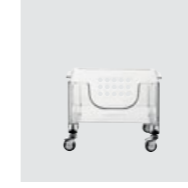

Dove
Andries & Hiroko
Van Onck